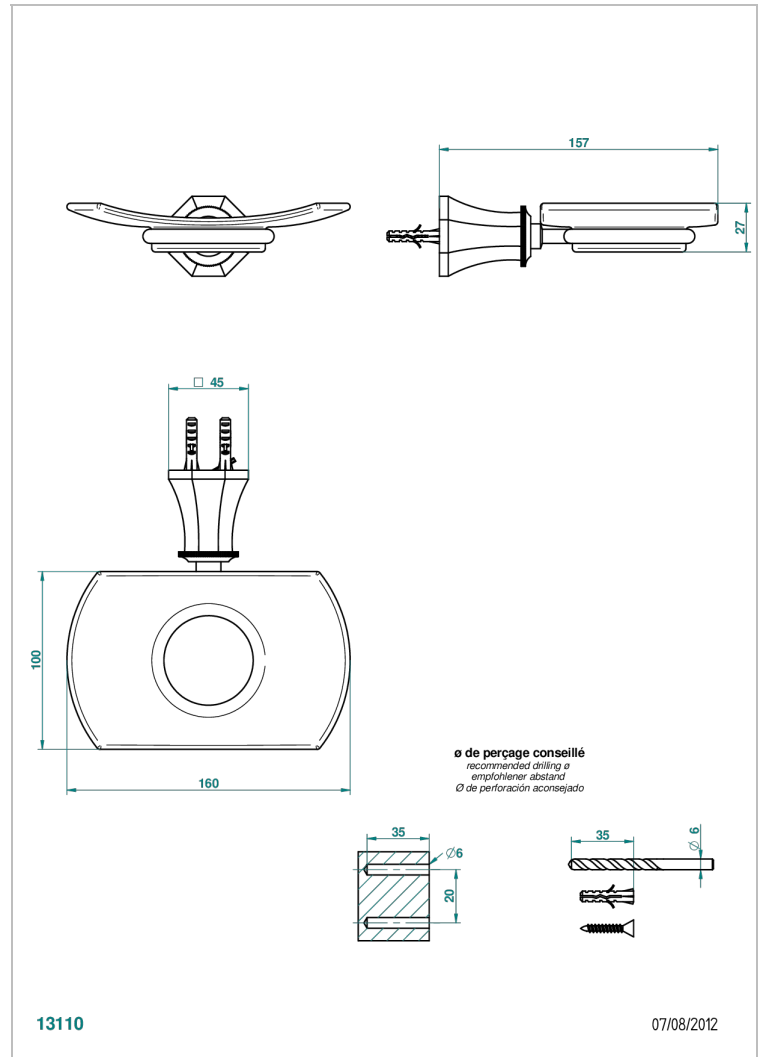

TRADITION WITH LEVER

A58-500

Wall mounted glass soap dish

THG[®]
PARIS

CHARACTERISTIC

- Tradition with lever
- Wall mounted glass soap dish

AVAILABLE FINITIONS

Antique nickel - H28
Black ceram - D30
Blush PVD - H62
Brass color PVD - H49
Brown bronze color PVD - F33
Gold color PVD - H52