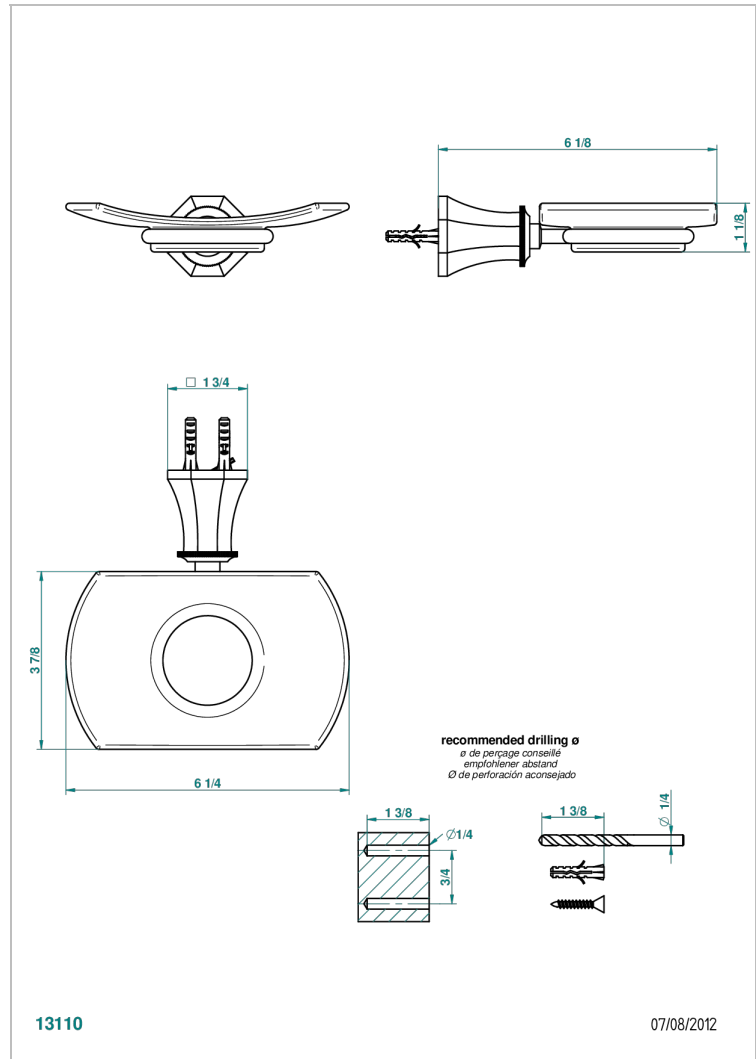

TRADITION WITH LEVER

A58-500

Wall mounted glass soap dish

THG[®]
PARIS

CHARACTERISTIC

- Tradition with lever
- Wall mounted glass soap dish

AVAILABLE FINITIONS

Antique nickel - H28
Black ceram - D30
Blush PVD - H62
Brass color PVD - H49
Brown bronze color PVD - F33
Gold color PVD - H52