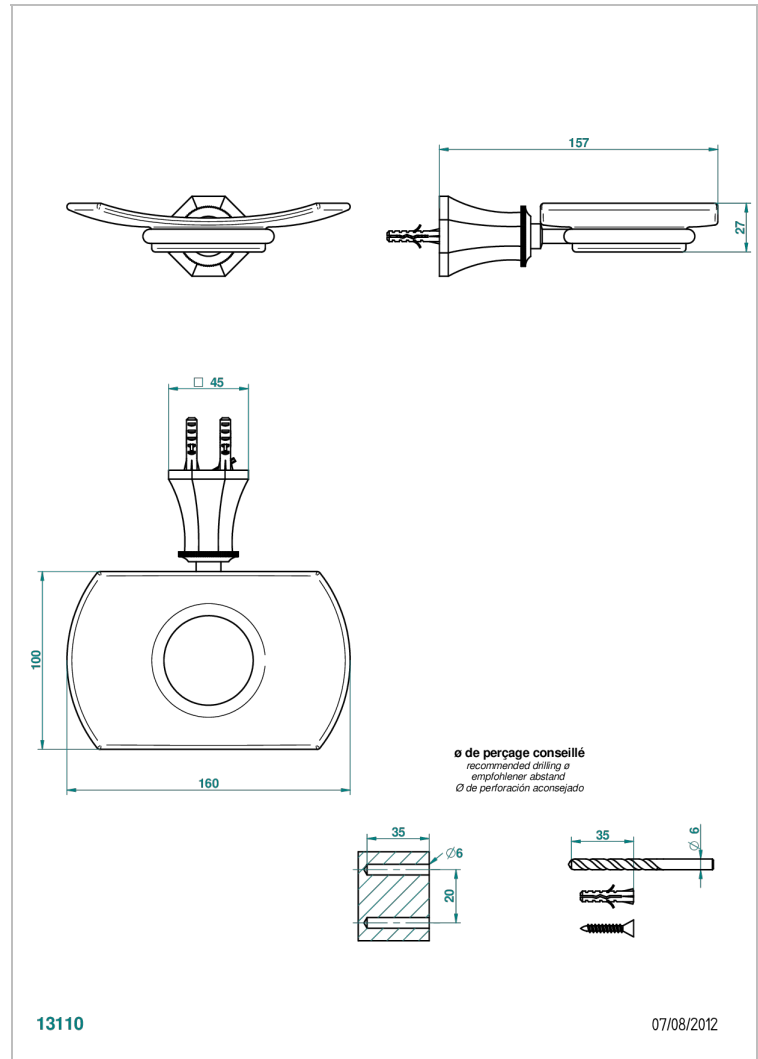

# TRADITION WITH LEVER

A58-500

Wall mounted glass soap dish

THG<sup>®</sup>  
PARIS

## CHARACTERISTIC

- Tradition with lever
- Wall mounted glass soap dish