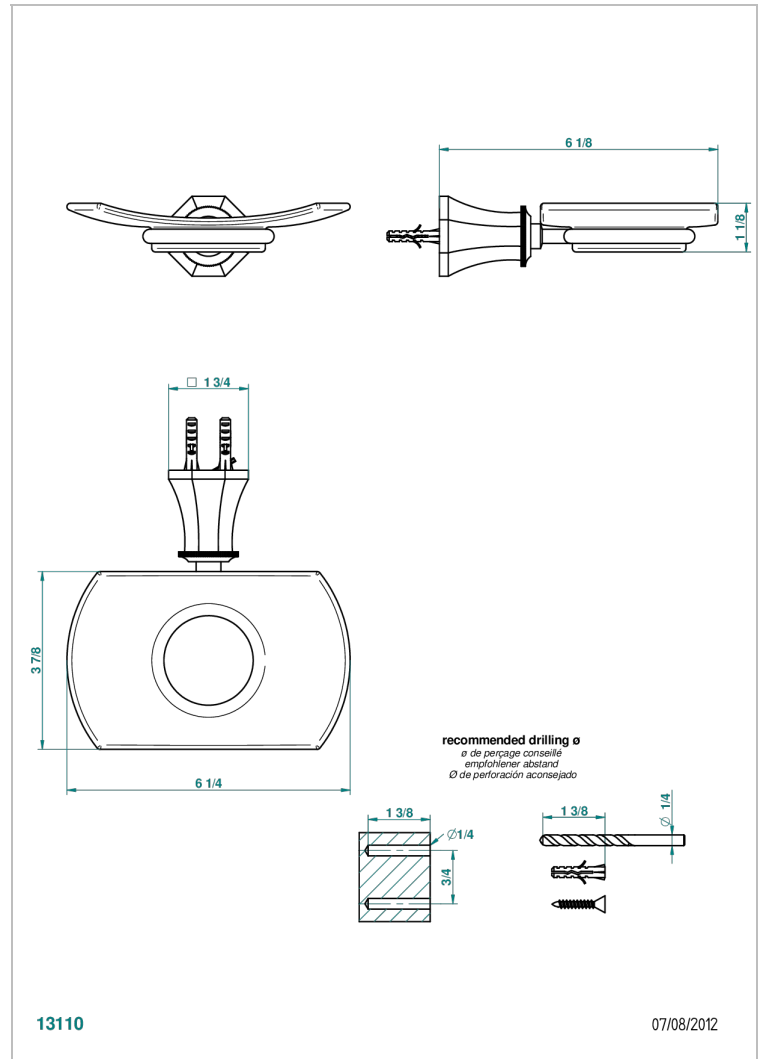

TRADITION WITH LEVER

A58-500

Wall mounted glass soap dish

THG[®]
PARIS

CHARACTERISTIC

- Tradition with lever
- Wall mounted glass soap dish

AVAILABLE FINITIONS

Antique nickel - H28
Black ceram - D30
Blush PVD - H62
Brass color PVD - H49
Brown bronze color PVD - F33
Gold color PVD - H52