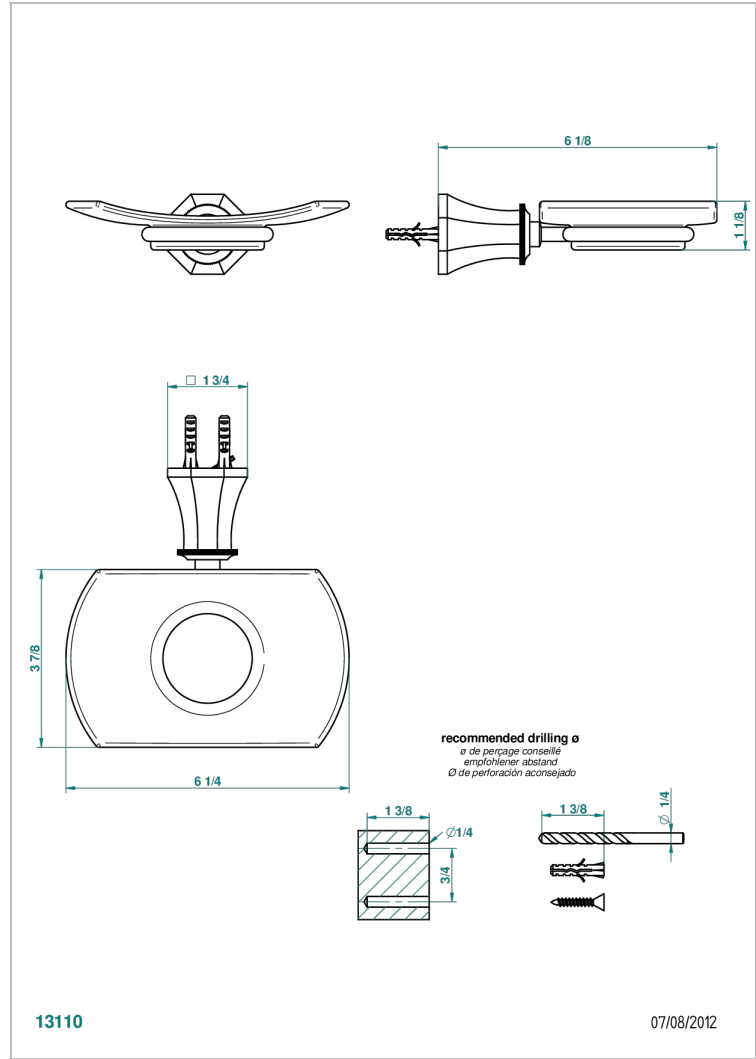

# TRADITION WITH LEVER

A58-500

Wall mounted glass soap dish

THG<sup>®</sup>  
PARIS

## CHARACTERISTIC

- Tradition with lever
- Wall mounted glass soap dish