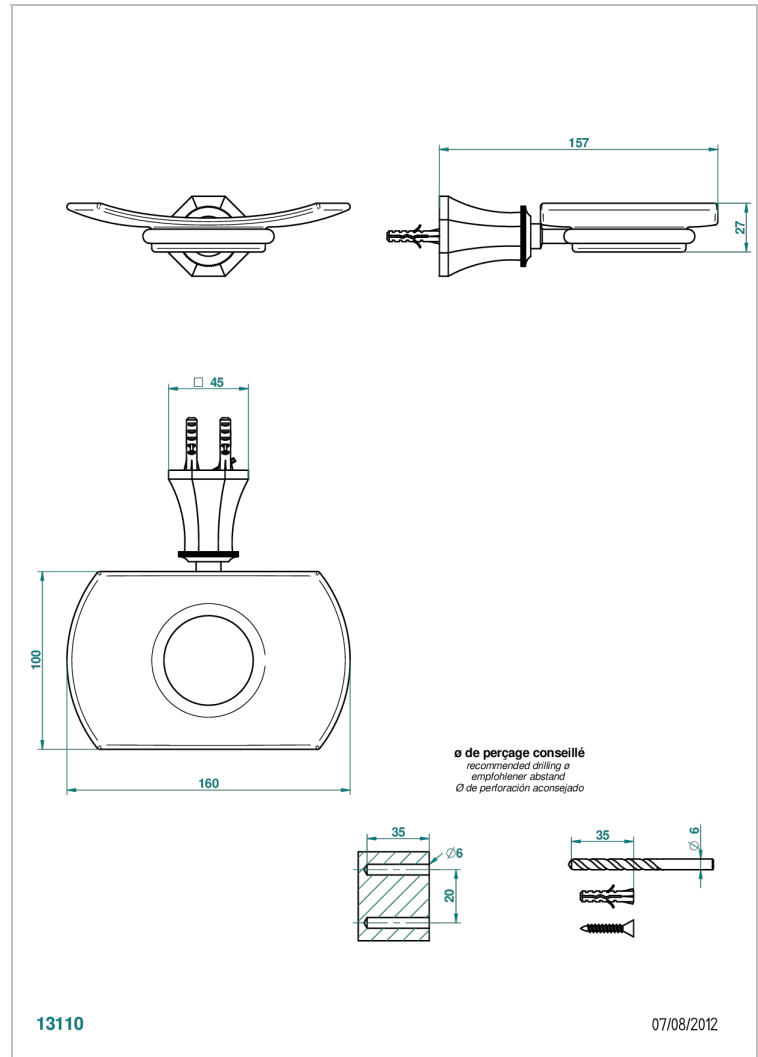

ART DECO CRYSTAL

A56-500

Glass soap dish, wall mounted

THG[®]
PARIS

CHARACTERISTIC

- Art Déco Crystal
- Glass soap dish, wall mounted

AVAILABLE FINITIONS

Black ceram - D30
Blush PVD - H62
Brass color PVD - H49
Brown bronze color PVD - F33
Chrome polished - A02
Chrome polished / gold polished - G02