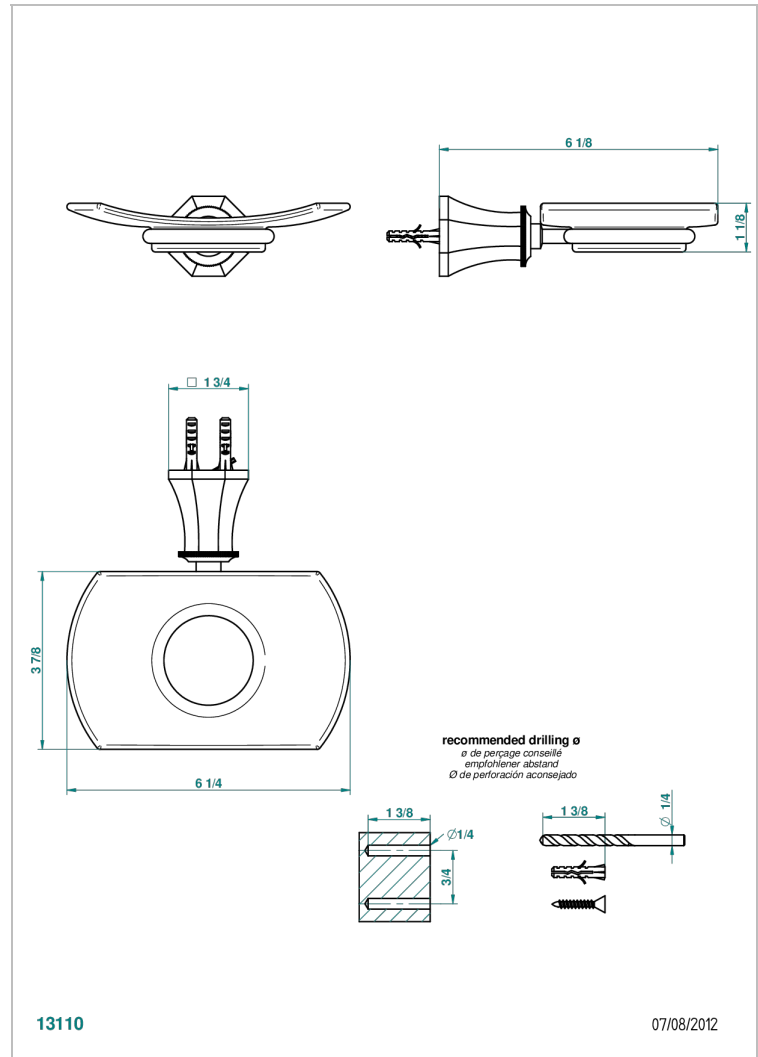

ART DECO CRYSTAL

A56-500

Glass soap dish, wall mounted

THG[®]
PARIS

CHARACTERISTIC

- Art Déco Crystal
- Glass soap dish, wall mounted

AVAILABLE FINITIONS

Black ceram - D30
Blush PVD - H62
Brass color PVD - H49
Brown bronze color PVD - F33
Chrome polished - A02
Chrome polished / gold polished - G02