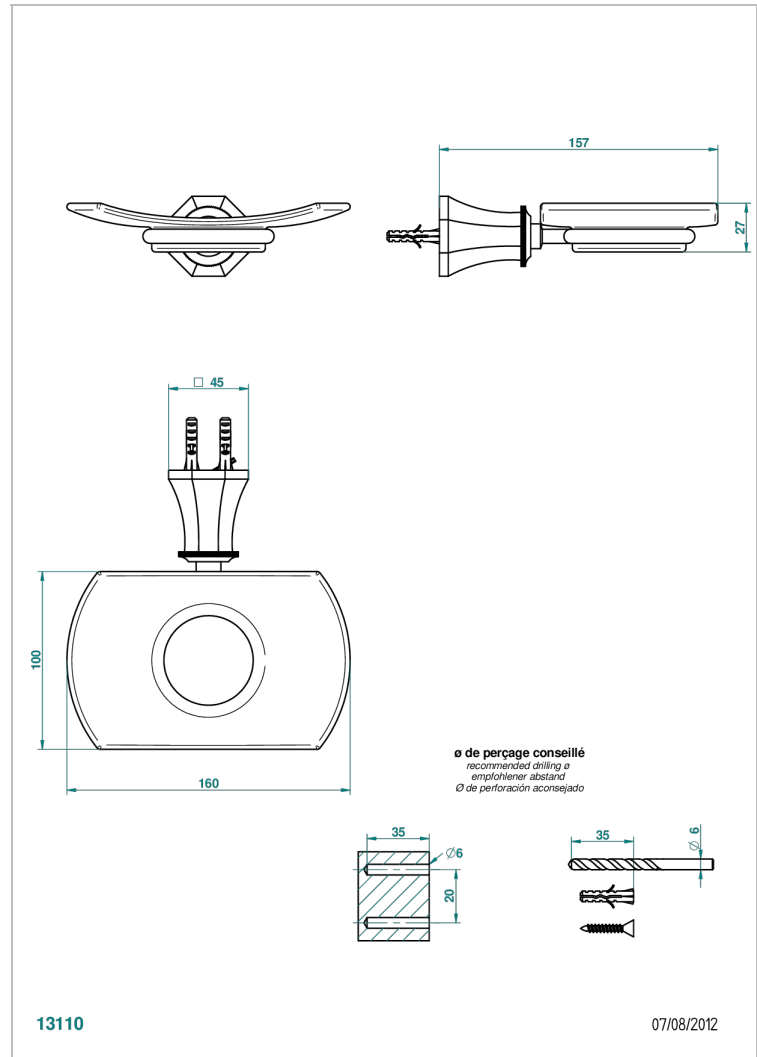

ART DECO CRYSTAL

A56-500

Wall mounted glass soap dish

THG[®]
PARIS

CHARACTERISTIC

- Art Déco Crystal
- Wall mounted glass soap dish

AVAILABLE FINITIONS

Antique nickel - H28
Black ceram - D30
Blush PVD - H62
Brass color PVD - H49
Brown bronze color PVD - F33
Gold color PVD - H52