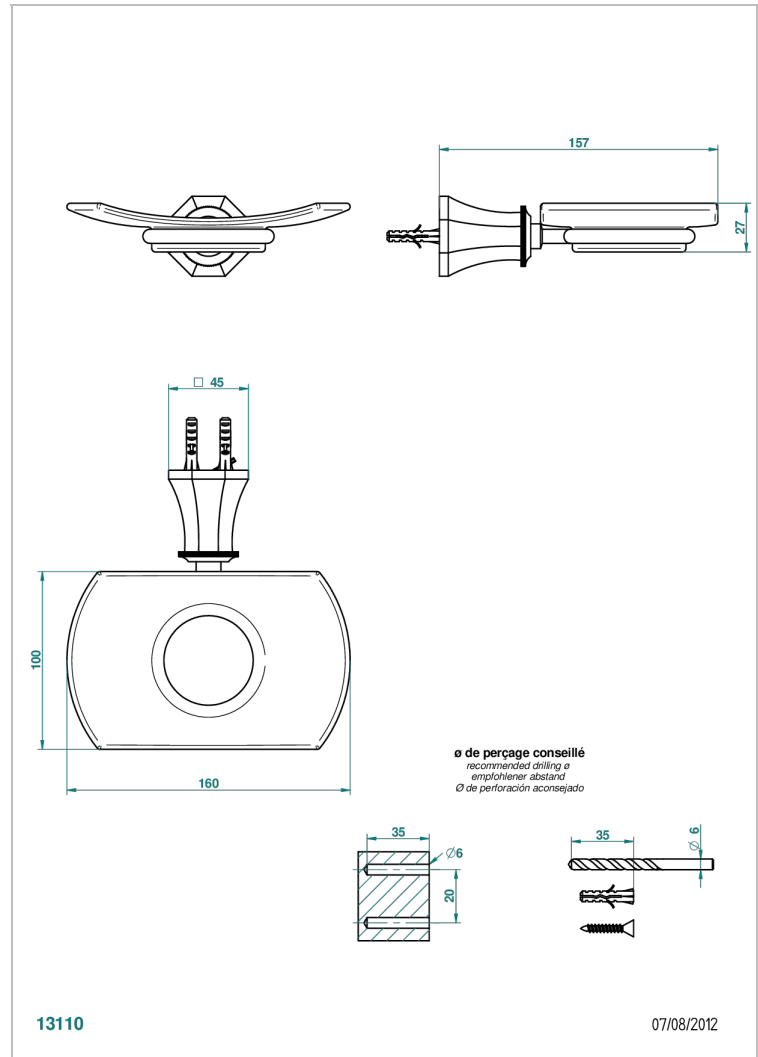

# ART DECO CRYSTAL

A56-500

Wall mounted glass soap dish

THG<sup>®</sup>  
PARIS

## CHARACTERISTIC

- Art Déco Crystal
- Wall mounted glass soap dish