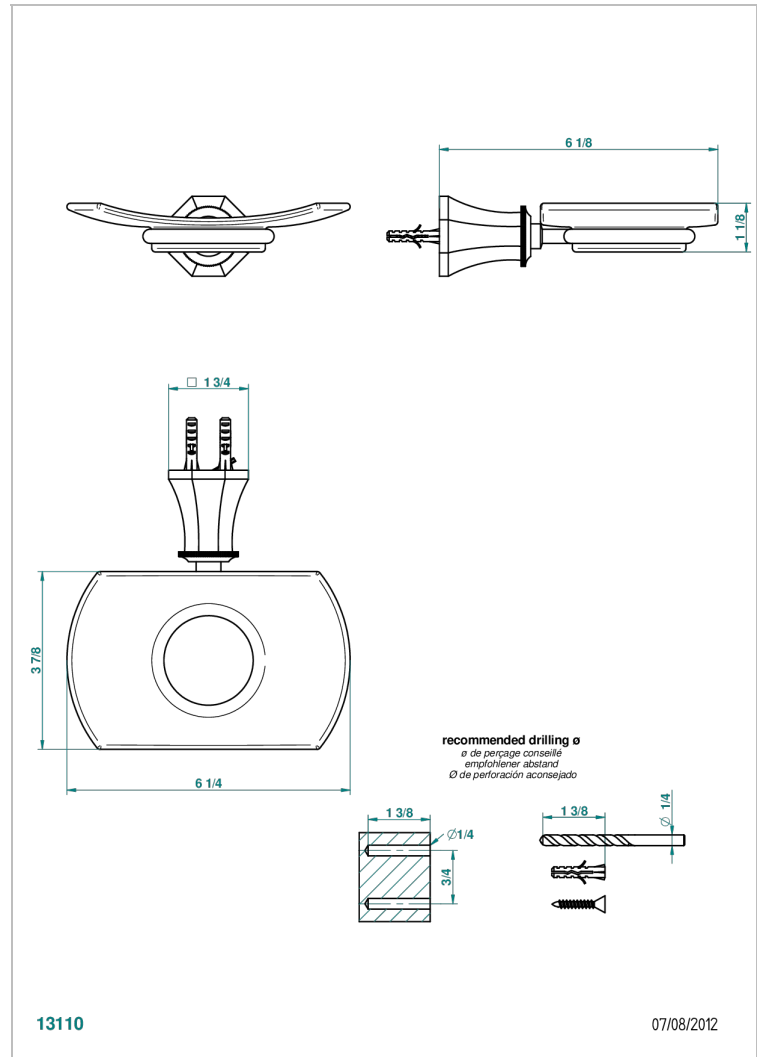

ART DECO CRYSTAL

A56-500

Wall mounted glass soap dish

THG[®]
PARIS

CHARACTERISTIC

- Art Déco Crystal
- Wall mounted glass soap dish

AVAILABLE FINITIONS

Antique nickel - H28
Black ceram - D30
Blush PVD - H62
Brass color PVD - H49
Brown bronze color PVD - F33
Gold color PVD - H52