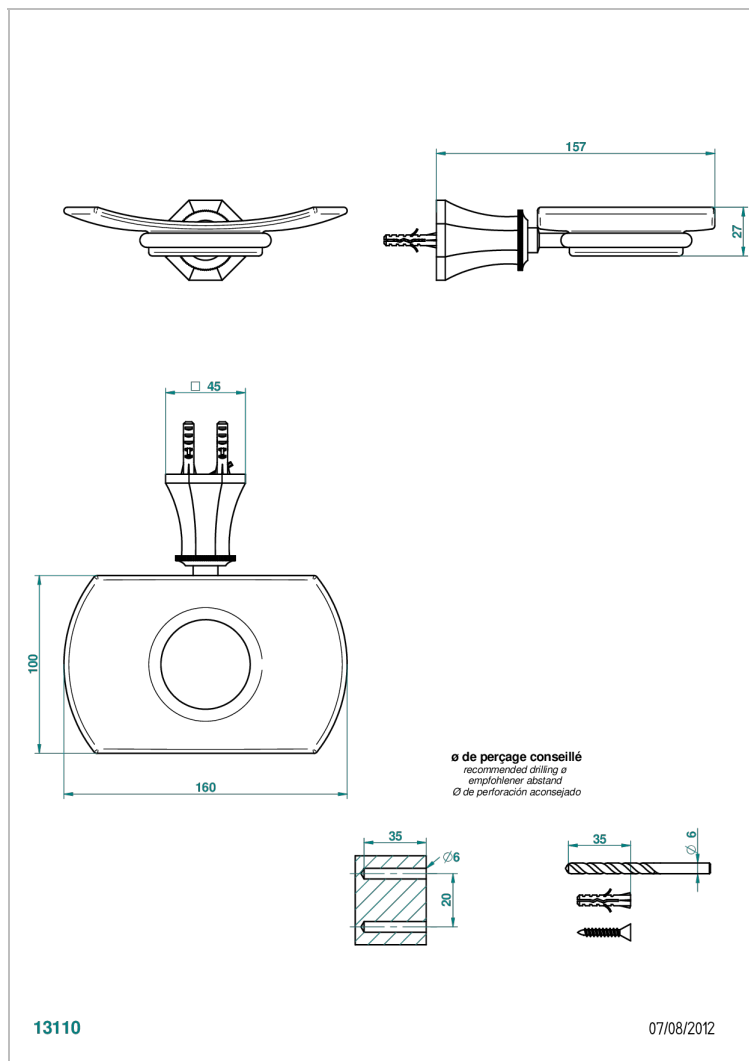

ART DECO WITH LEVER HANDLES

A55-500

Glass soap dish, wall mounted

CHARACTERISTIC

- Art Déco with lever handles
- Glass soap dish, wall mounted

AVAILABLE FINITIONS

Black ceram - D30

Blush PVD - H62