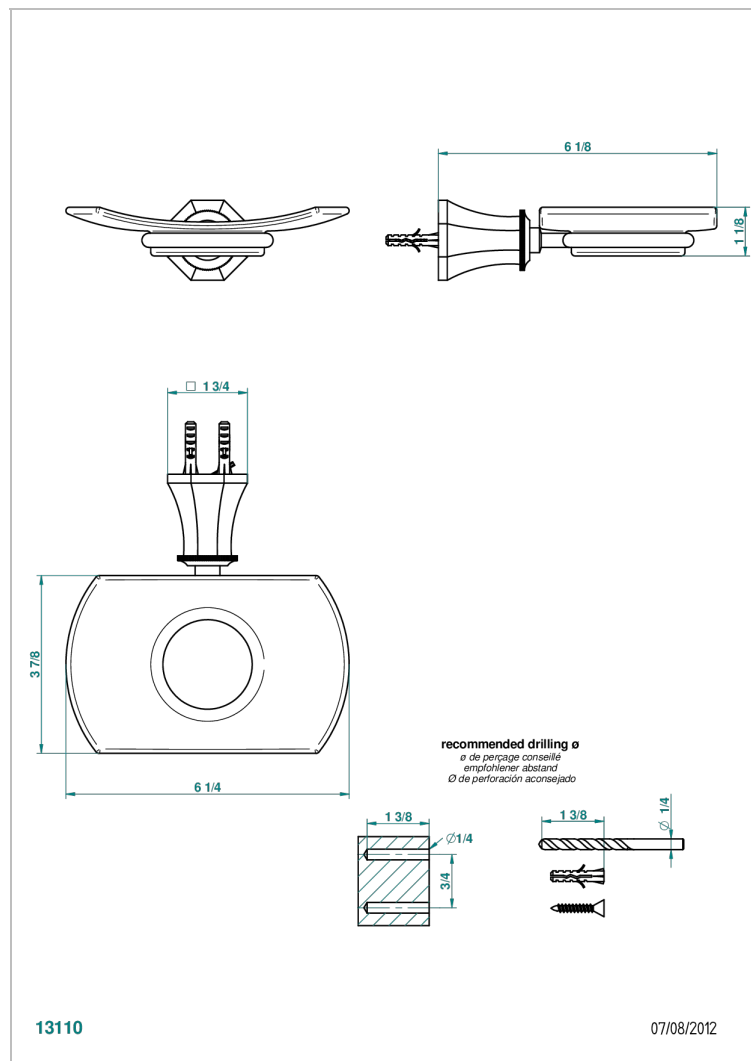

ART DECO WITH LEVER HANDLES

A55-500

Glass soap dish, wall mounted

CHARACTERISTIC

- Art Déco with lever handles
- Glass soap dish, wall mounted

AVAILABLE FINITIONS

Black ceram - D30
Blush PVD - H62
Brass color PVD - H49
Brown bronze color PVD - F33
Chrome polished - A02
Chrome polished / gold polished - G02