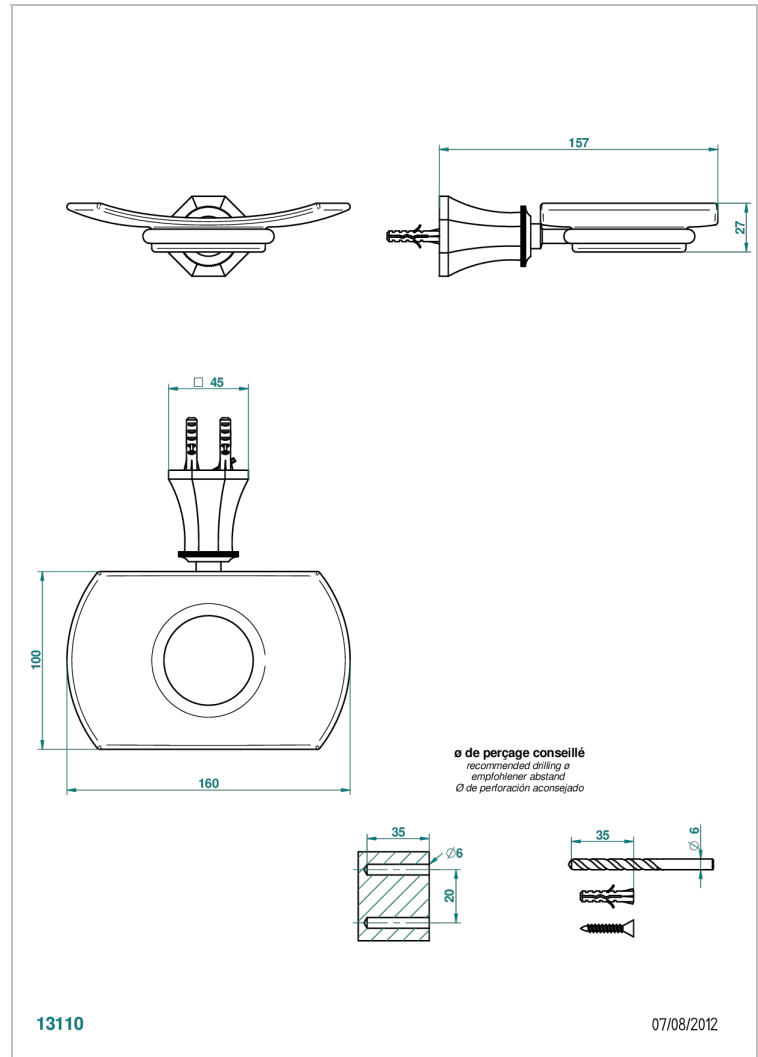

ART DECO WITH LEVER

A55-500

Wall mounted glass soap dish

THG[®]
PARIS

CHARACTERISTIC

- Art Déco with lever
- Wall mounted glass soap dish

AVAILABLE FINITIONS

Antique nickel - H28
Black ceram - D30
Blush PVD - H62
Brass color PVD - H49
Brown bronze color PVD - F33
Gold color PVD - H52