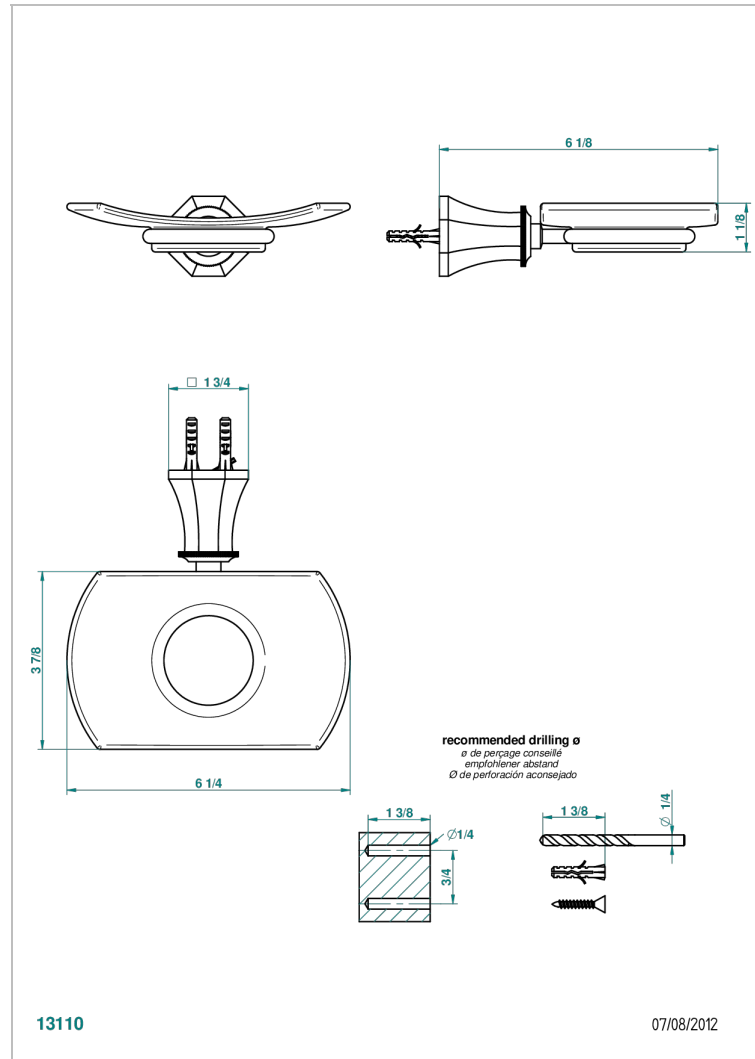

# ART DECO WITH LEVER

A55-500

Wall mounted glass soap dish

THG<sup>®</sup>  
PARIS

## CHARACTERISTIC

- Art Déco with lever
- Wall mounted glass soap dish