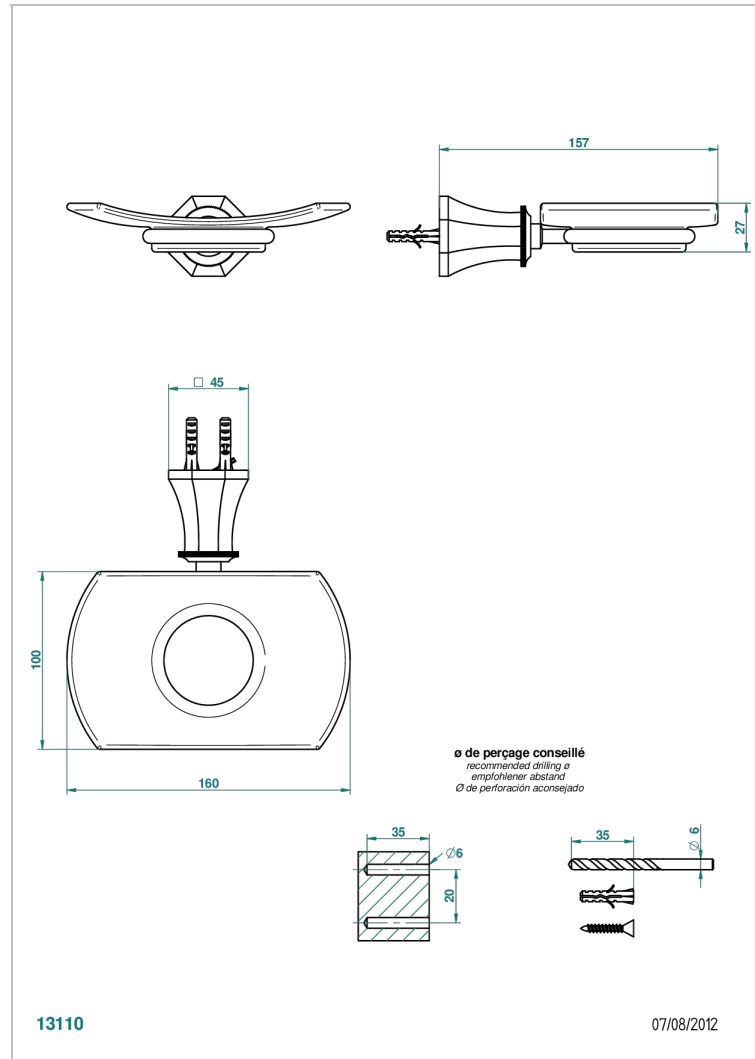

ART DECO WITH LEVER

A55-500

Wall mounted glass soap dish

THG[®]
PARIS

CHARACTERISTIC

- Art Déco with lever
- Wall mounted glass soap dish

AVAILABLE FINITIONS

Antique nickel - H28
Black ceram - D30
Blush PVD - H62
Brass color PVD - H49
Brown bronze color PVD - F33
Gold color PVD - H52