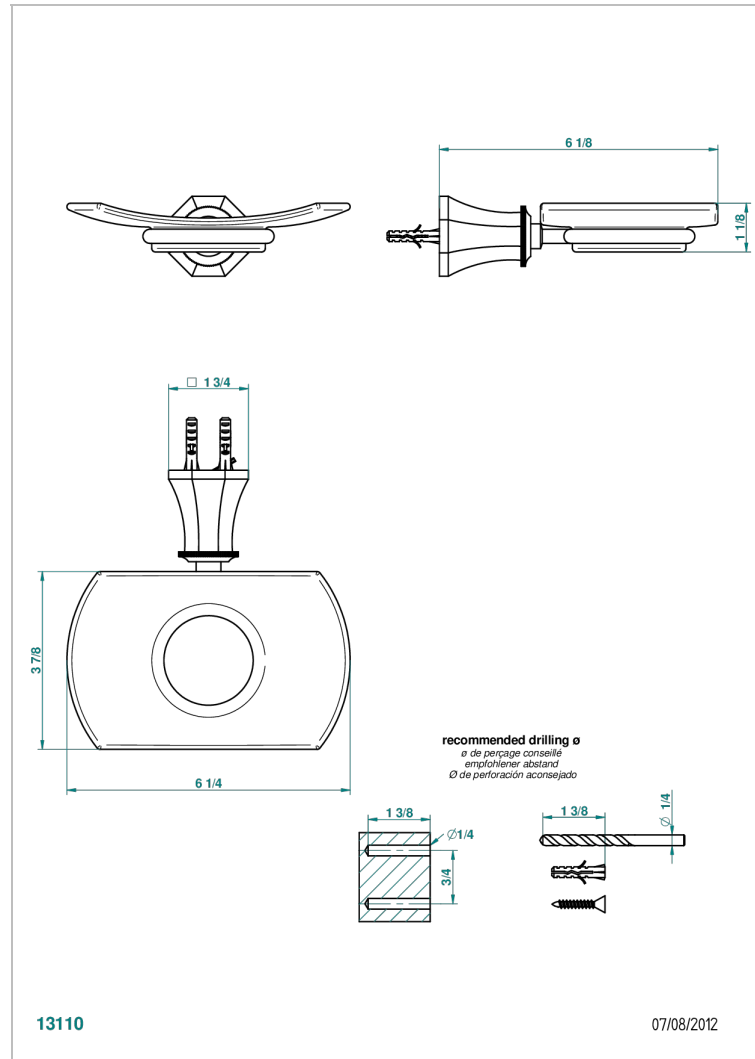

ART DECO WITH LEVER

A55-500

Wall mounted glass soap dish

THG[®]
PARIS

CHARACTERISTIC

- Art Déco with lever
- Wall mounted glass soap dish

AVAILABLE FINITIONS

Antique nickel - H28
Black ceram - D30
Blush PVD - H62
Brass color PVD - H49
Brown bronze color PVD - F33
Gold color PVD - H52