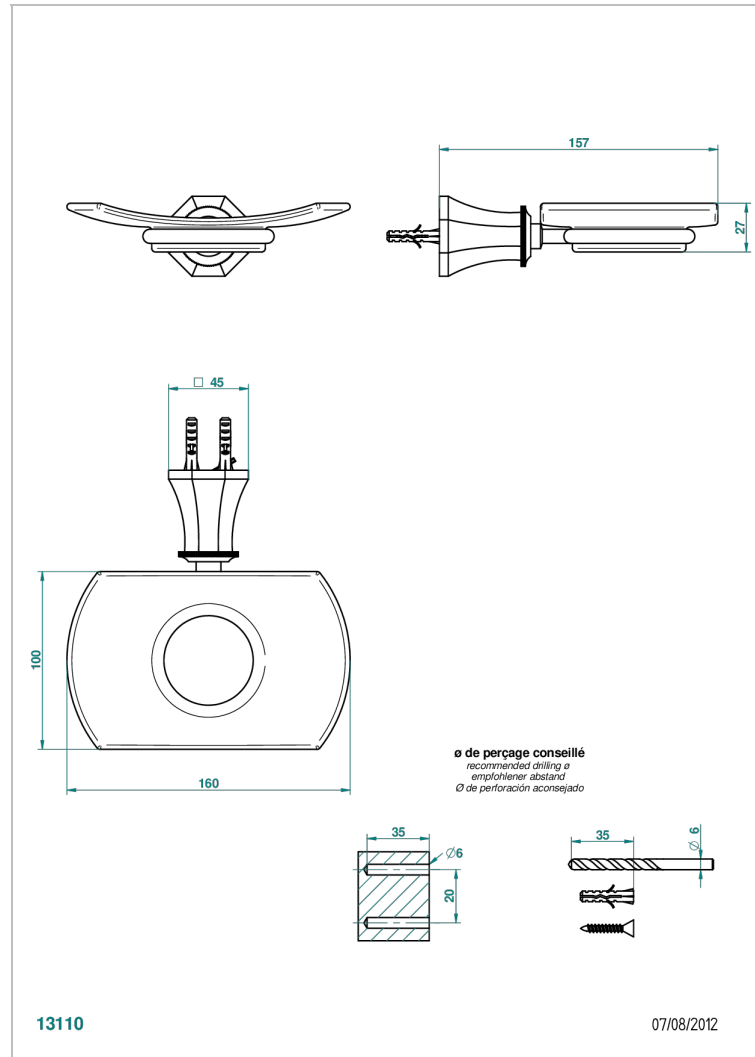

# ART DECO WITH LEVER

A55-500

Wall mounted glass soap dish

THG<sup>®</sup>  
PARIS

## CHARACTERISTIC

- Art Déco with lever
- Wall mounted glass soap dish