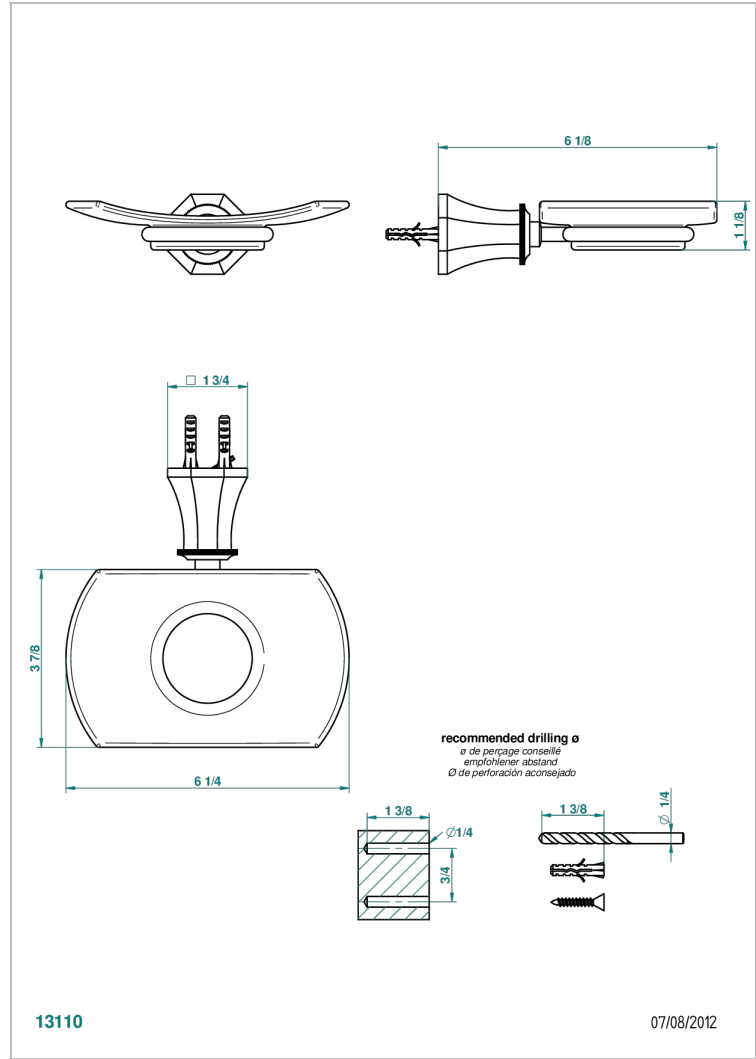

ART DECO WITH LEVER

A55-500

Wall mounted glass soap dish

13110

07/08/2012

CHARACTERISTIC

- Art Déco with lever
- Wall mounted glass soap dish

AVAILABLE FINITIONS