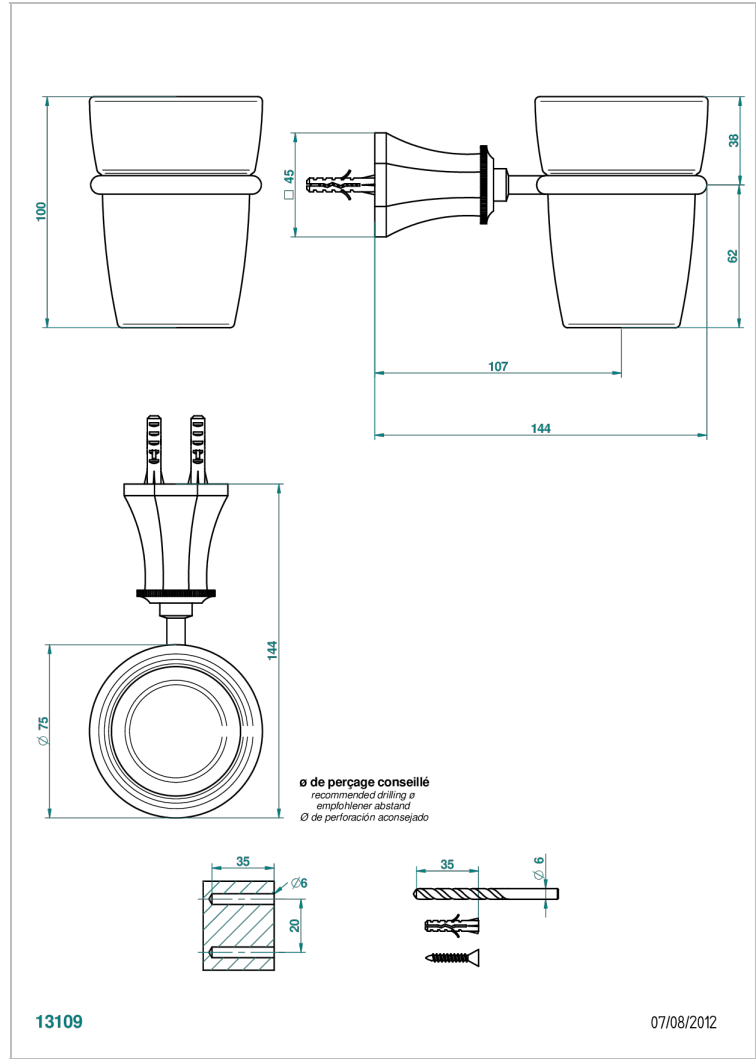

TRADITION CRYSTAL

A59-536

Wall mounted glass tumbler and holder

THG[®]
PARIS

CHARACTERISTIC

- Tradition Crystal
- Wall mounted glass tumbler and holder

AVAILABLE FINITIONS

Antique nickel - H28
Black ceram - D30
Blush PVD - H62
Brass color PVD - H49
Brown bronze color PVD - F33
Gold color PVD - H52