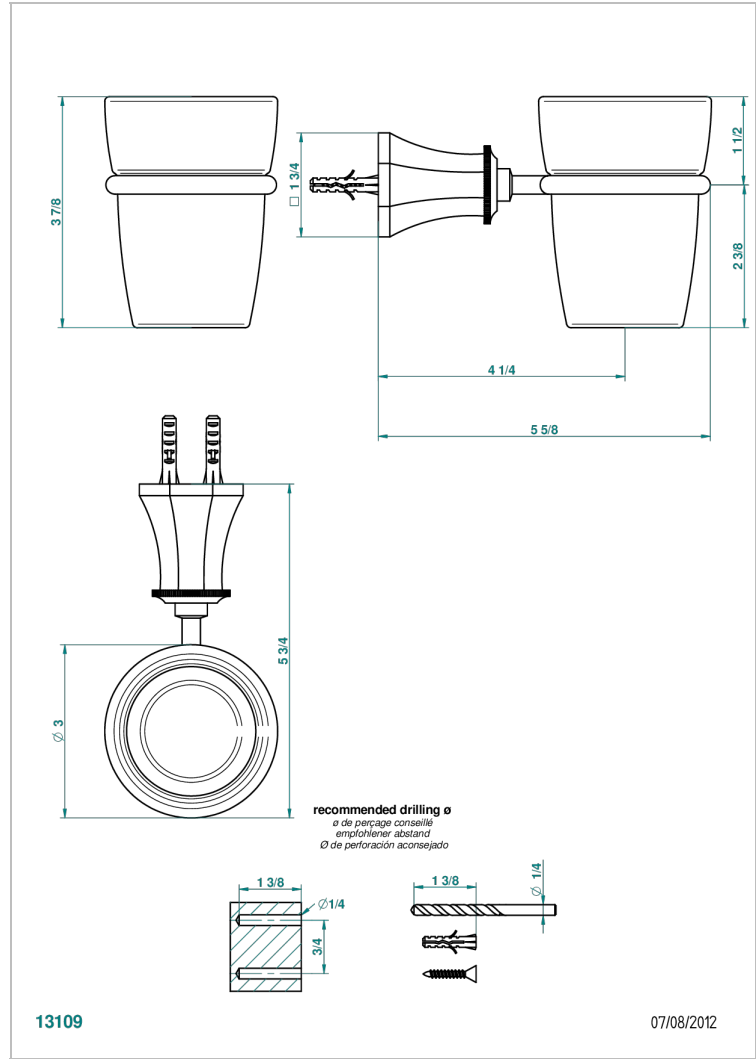

TRADITION CRYSTAL

A59-536

Wall mounted glass tumbler and holder

CHARACTERISTIC

- Tradition Crystal
- Wall mounted glass tumbler and holder

AVAILABLE FINITIONS

Antique nickel - H28
 Black ceram - D30
 Blush PVD - H62
 Brass color PVD - H49
 Brown bronze color PVD - F33
 Gold color PVD - H52