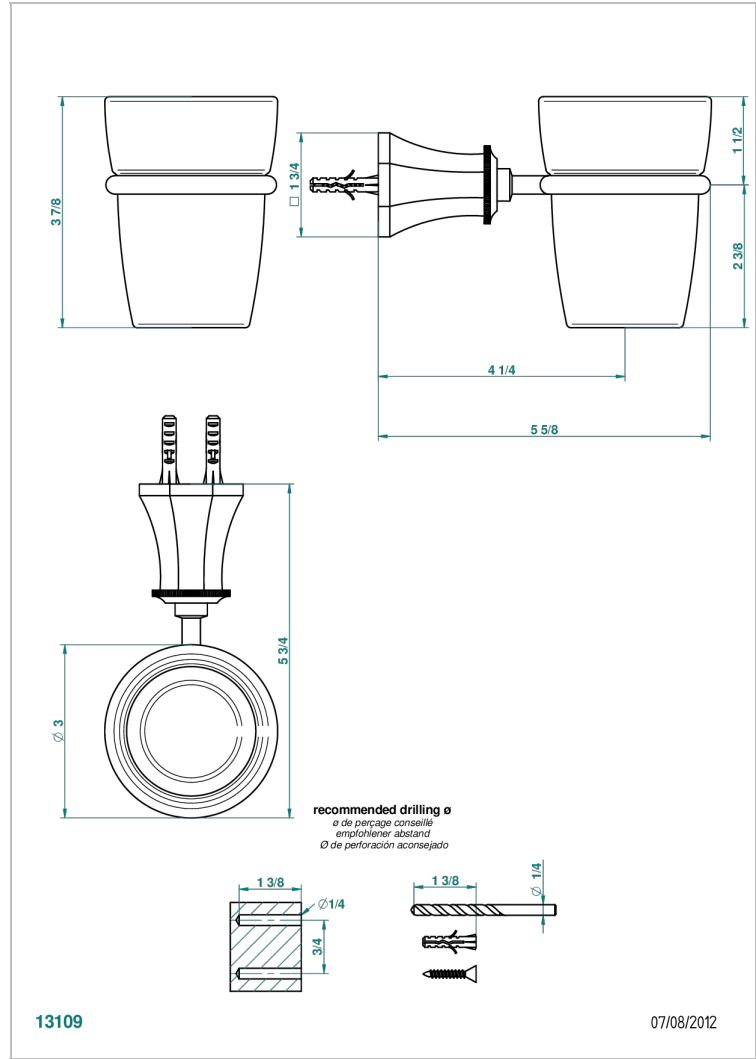

# TRADITION CRYSTAL

A59-536

Wall mounted glass tumbler and holder

## CHARACTERISTIC

- Tradition Crystal
- Wall mounted glass tumbler and holder