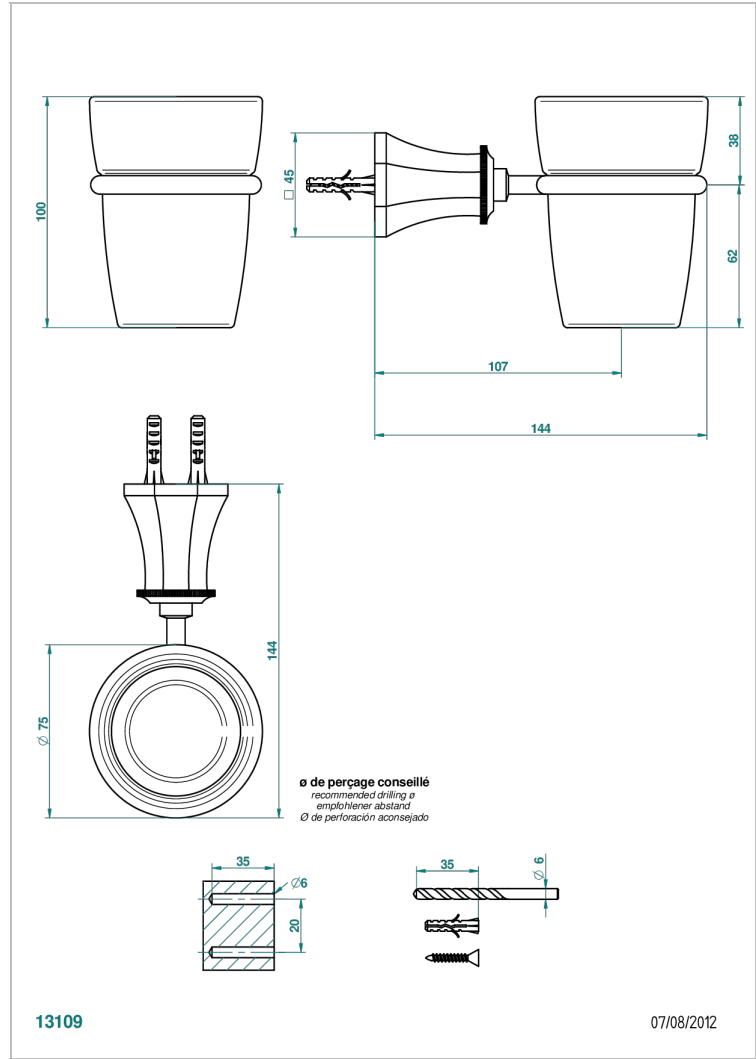

# TRADITION CRYSTAL

A59-536

Wall mounted glass tumbler and holder

THG<sup>®</sup>  
PARIS

## CHARACTERISTIC

- Tradition Crystal
- Wall mounted glass tumbler and holder