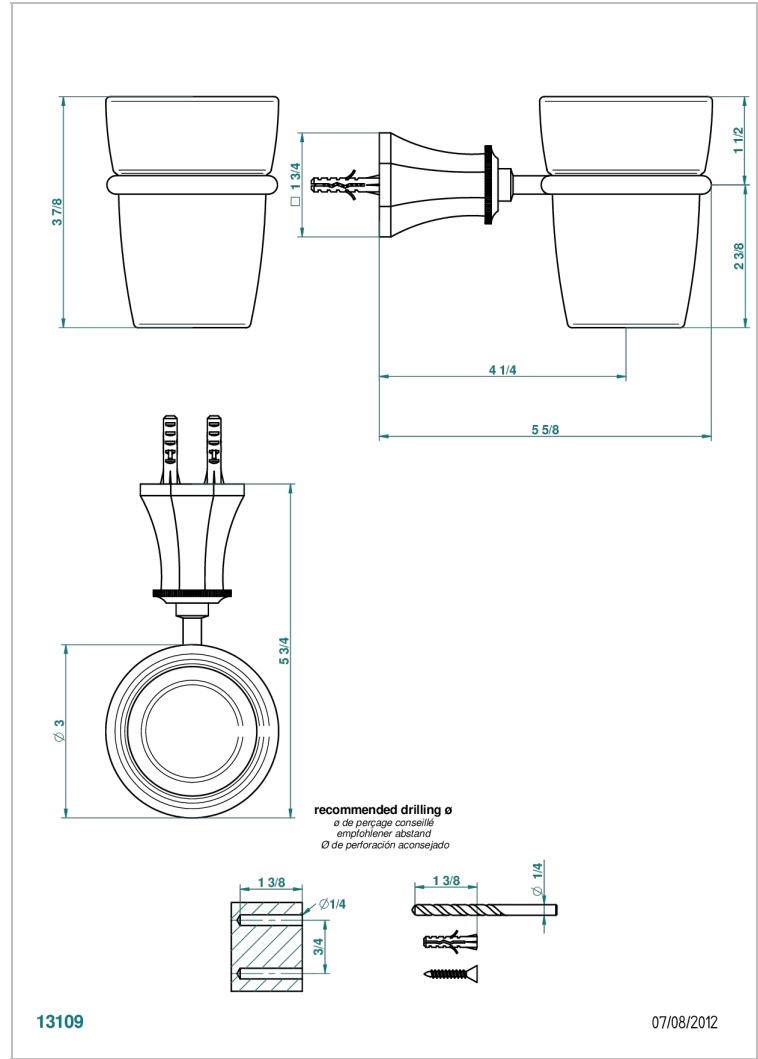

# TRADITION CRYSTAL

A59-536

Wall mounted glass tumbler and holder

THG<sup>®</sup>  
PARIS

## CHARACTERISTIC

- Tradition Crystal
- Wall mounted glass tumbler and holder