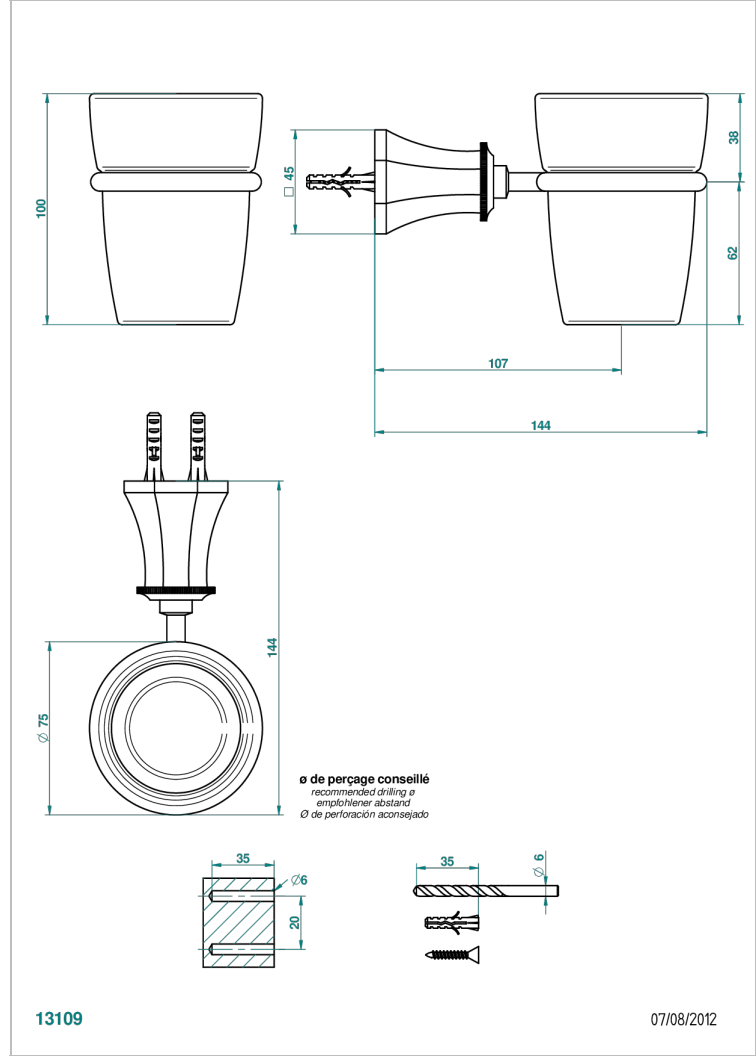

TRADITION WITH LEVER

A58-536

Wall mounted glass tumbler and holder

THG[®]
PARIS

CHARACTERISTIC

- Tradition with lever
- Wall mounted glass tumbler and holder

AVAILABLE FINITIONS

Antique nickel - H28
Black ceram - D30
Blush PVD - H62
Brass color PVD - H49
Brown bronze color PVD - F33
Gold color PVD - H52