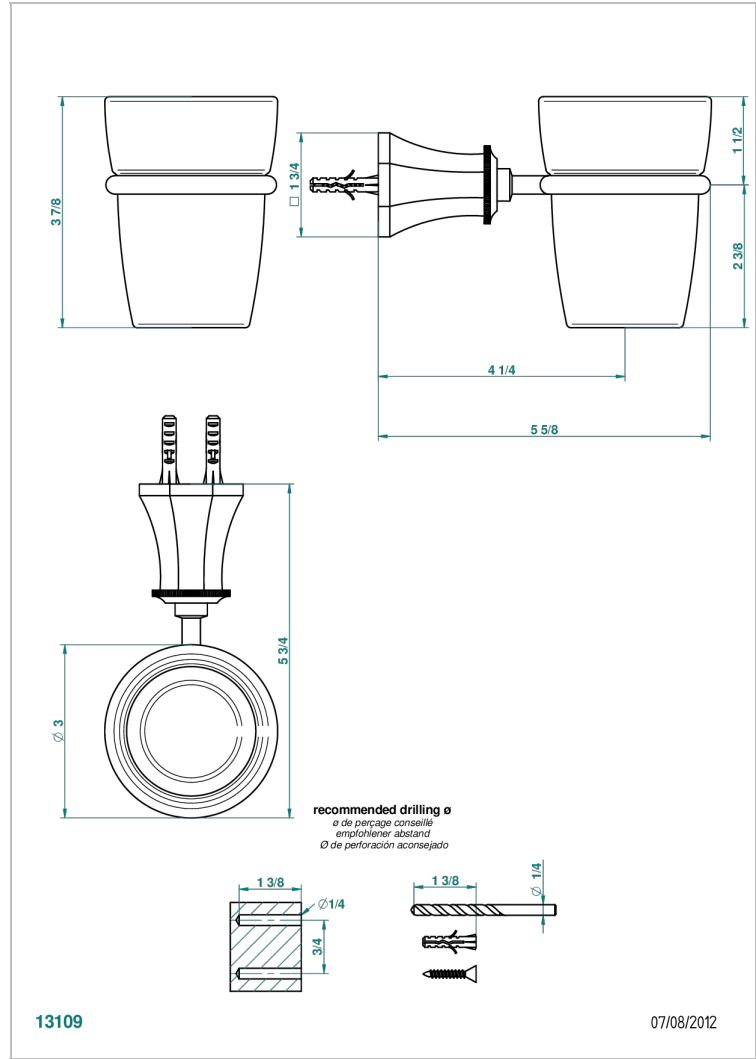

# TRADITION WITH LEVER

A58-536

Wall mounted glass tumbler and holder

## CHARACTERISTIC

- Tradition with lever
- Wall mounted glass tumbler and holder