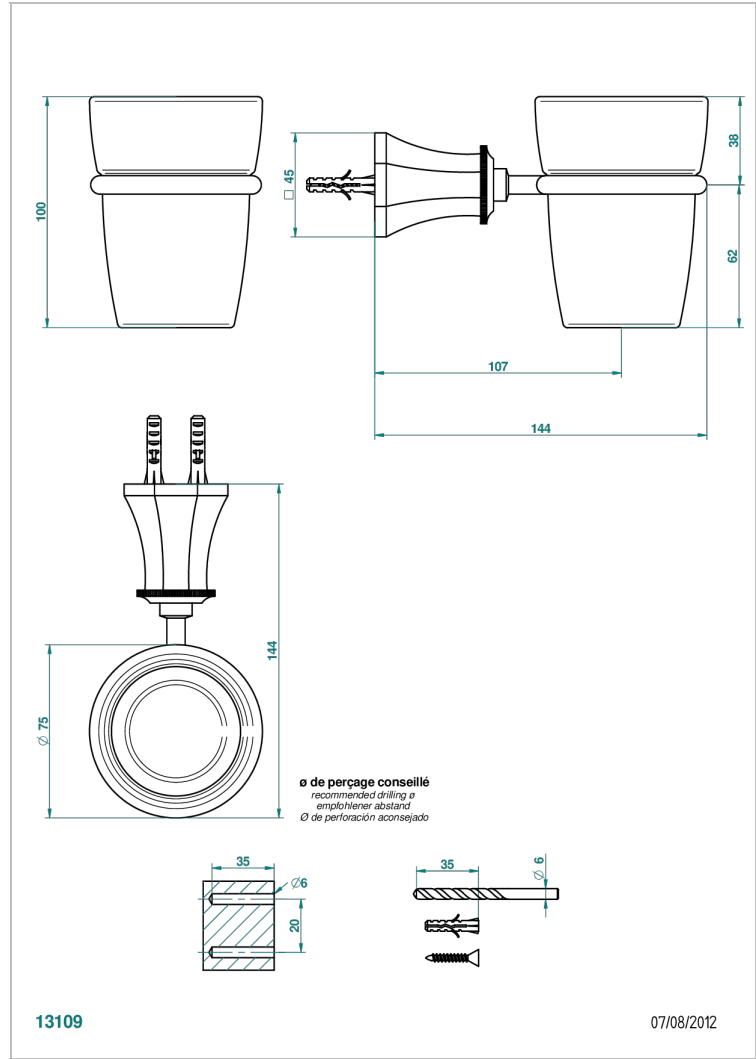

TRADITION WITH LEVER

A58-536

Wall mounted glass tumbler and holder

CHARACTERISTIC

- Tradition with lever
- Wall mounted glass tumbler and holder

AVAILABLE FINITIONS

Antique nickel - H28
Black ceram - D30
Blush PVD - H62
Brass color PVD - H49
Brown bronze color PVD - F33
Gold color PVD - H52