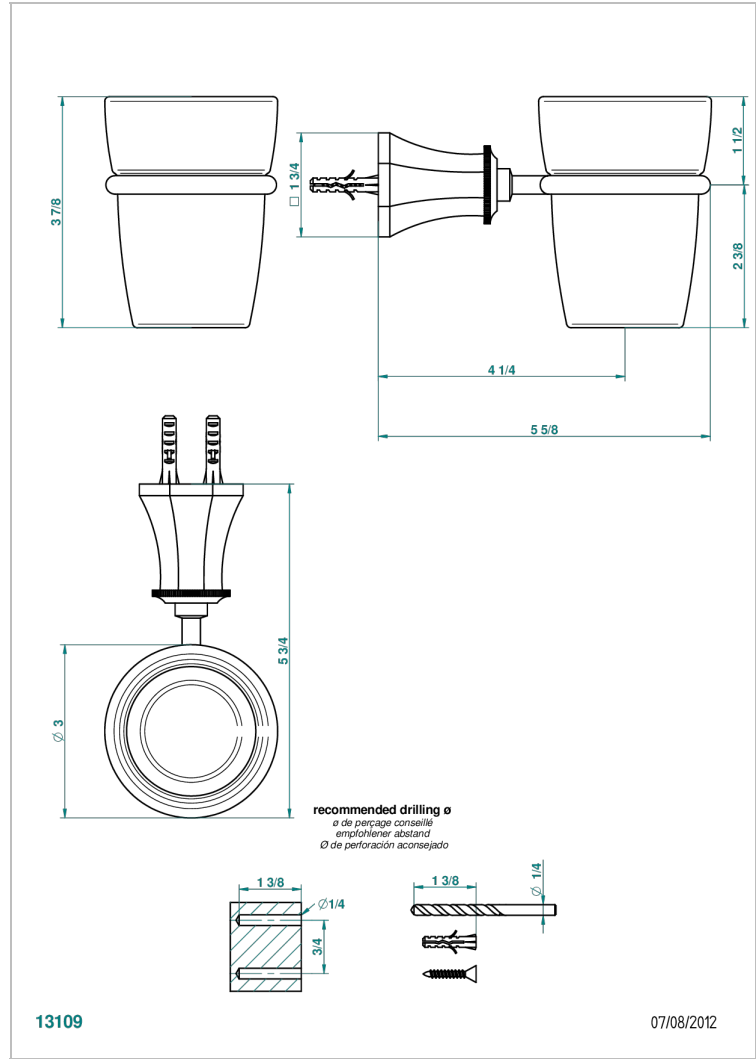

TRADITION WITH LEVER

A58-536

Wall mounted glass tumbler and holder

CHARACTERISTIC

- Tradition with lever
- Wall mounted glass tumbler and holder

AVAILABLE FINITIONS

Antique nickel - H28
 Black ceram - D30
 Blush PVD - H62
 Brass color PVD - H49
 Brown bronze color PVD - F33
 Gold color PVD - H52