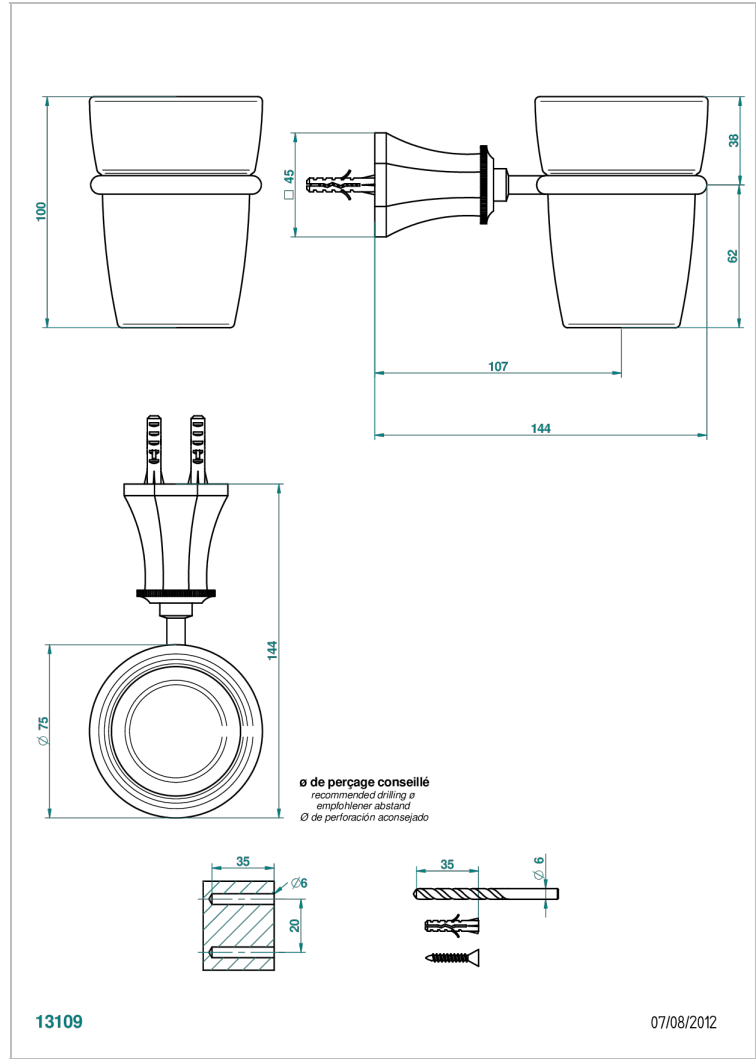

# TRADITION WITH LEVER

A58-536

Wall mounted glass tumbler and holder

THG<sup>®</sup>  
PARIS

## CHARACTERISTIC

- Tradition with lever
- Wall mounted glass tumbler and holder