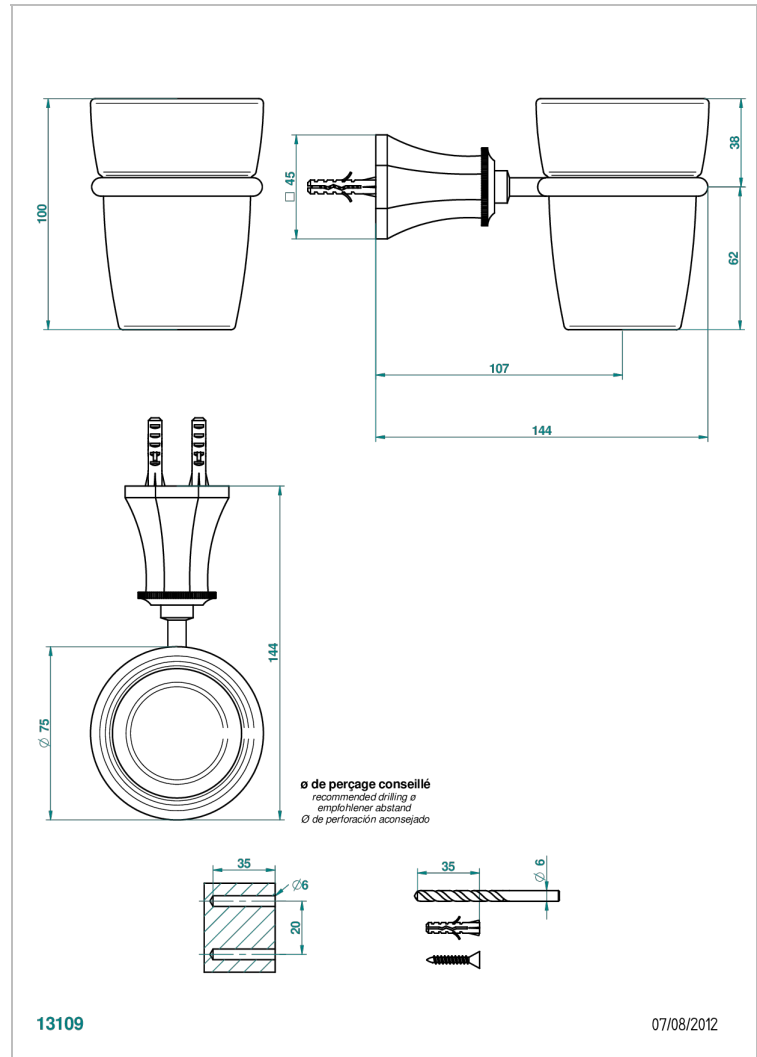

ART DECO CRYSTAL

A56-536

Wall mounted glass tumbler and holder

CHARACTERISTIC

- Art Déco Crystal
- Wall mounted glass tumbler and holder

AVAILABLE FINITIONS

Antique nickel - H28
Black ceram - D30
Blush PVD - H62
Brass color PVD - H49
Brown bronze color PVD - F33
Gold color PVD - H52