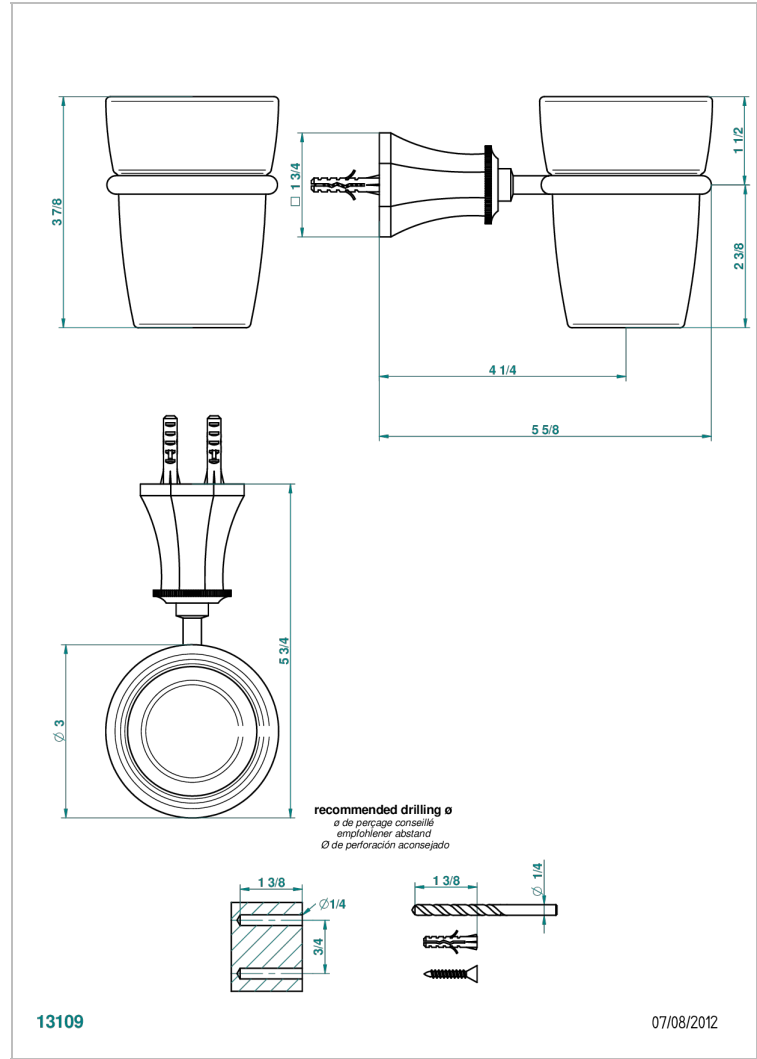

ART DECO CRYSTAL

A56-536

Wall mounted glass tumbler and holder

CHARACTERISTIC

- Art Déco Crystal
- Wall mounted glass tumbler and holder

AVAILABLE FINITIONS

Antique nickel - H28
 Black ceram - D30
 Blush PVD - H62
 Brass color PVD - H49
 Brown bronze color PVD - F33
 Gold color PVD - H52