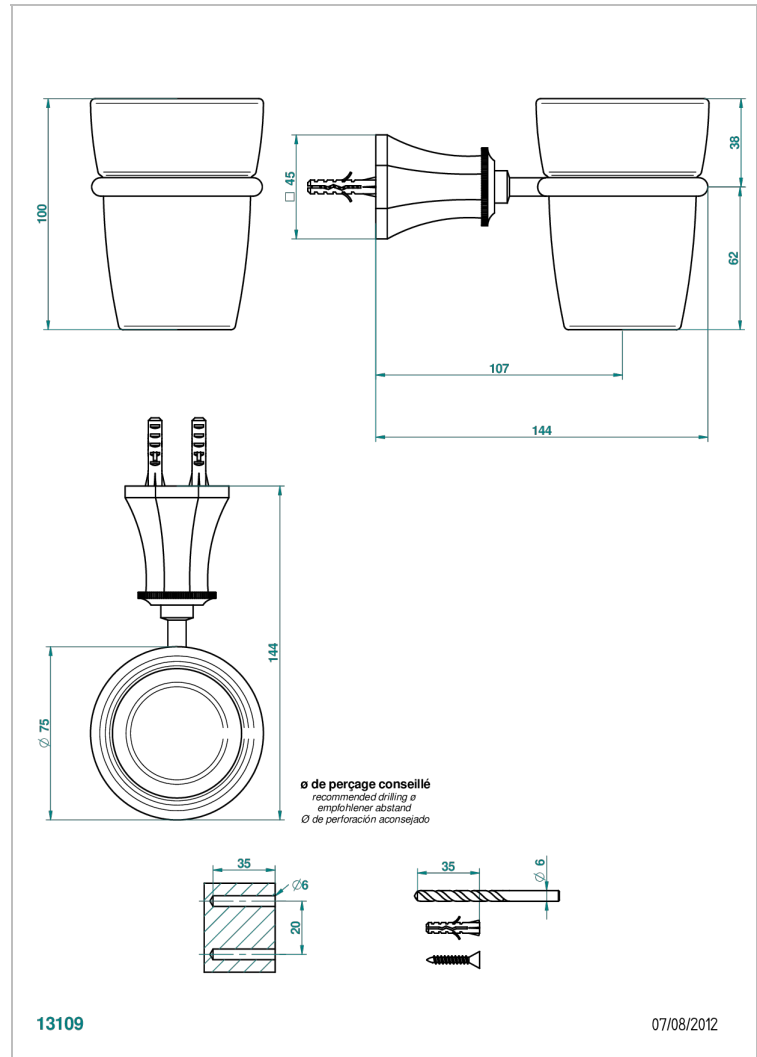

# ART DECO CRYSTAL

A56-536

Wall mounted glass tumbler and holder

## CHARACTERISTIC

- Art Déco Crystal
- Wall mounted glass tumbler and holder