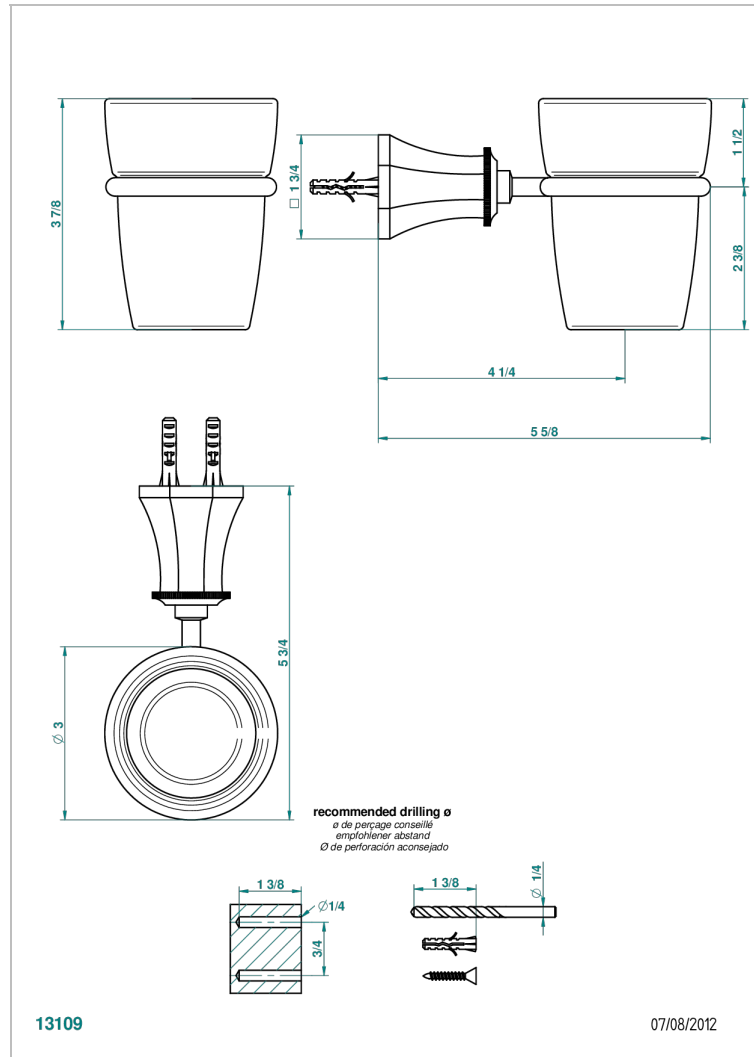

ART DECO CRYSTAL

A56-536

Wall mounted glass tumbler and holder

CHARACTERISTIC

- Art Déco Crystal
- Wall mounted glass tumbler and holder

AVAILABLE FINITIONS

Antique nickel - H28
Black ceram - D30
Blush PVD - H62
Brass color PVD - H49
Brown bronze color PVD - F33
Gold color PVD - H52