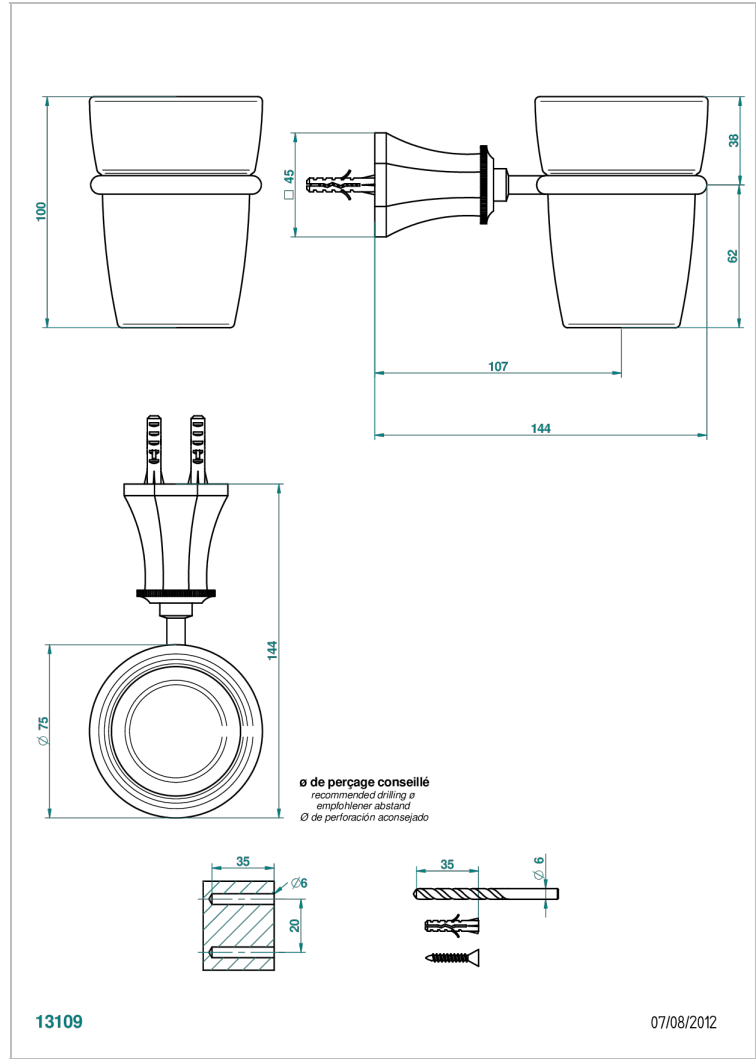

ART DECO CRYSTAL

A56-536

Wall mounted glass tumbler and holder

CHARACTERISTIC

- Art Déco Crystal
- Wall mounted glass tumbler and holder

AVAILABLE FINITIONS

Antique nickel - H28
Black ceram - D30
Blush PVD - H62
Brass color PVD - H49
Brown bronze color PVD - F33
Gold color PVD - H52