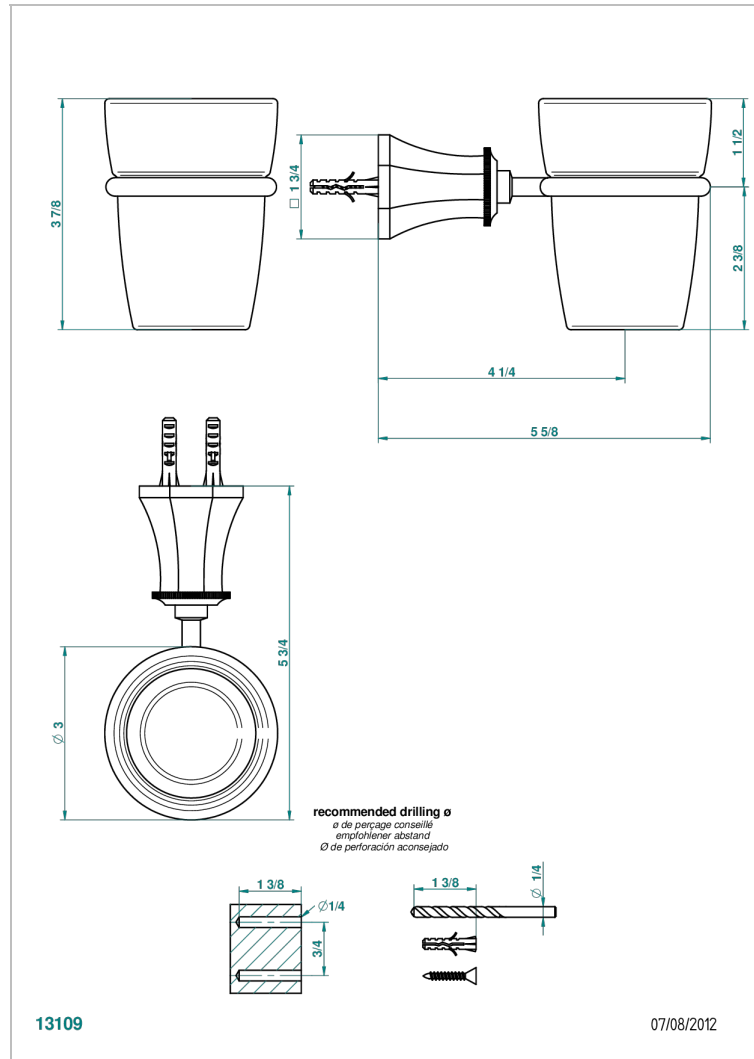

ART DECO CRYSTAL

A56-536

Wall mounted glass tumbler and holder

CHARACTERISTIC

- Art Déco Crystal
- Wall mounted glass tumbler and holder

AVAILABLE FINITIONS

Antique nickel - H28
Black ceram - D30
Blush PVD - H62
Brass color PVD - H49
Brown bronze color PVD - F33
Gold color PVD - H52