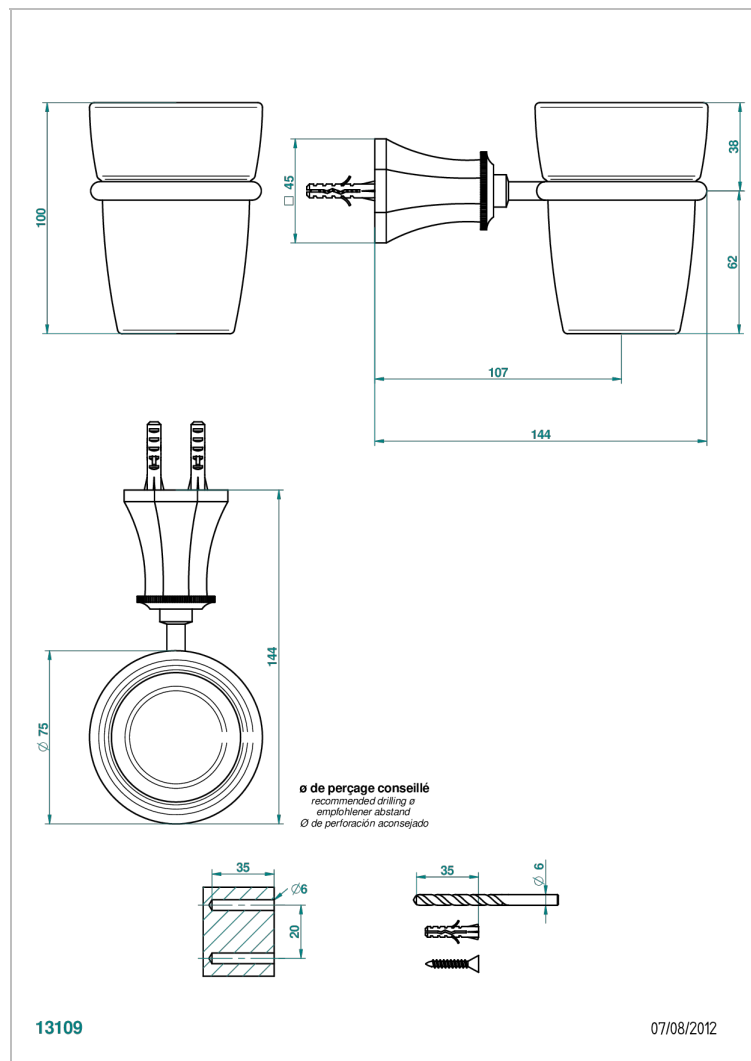

# ART DECO WITH LEVER HANDLES

A55-536

Tumbler holder, wall mounted

## CHARACTERISTIC

- Art Déco with lever handles
- Tumbler holder, wall mounted