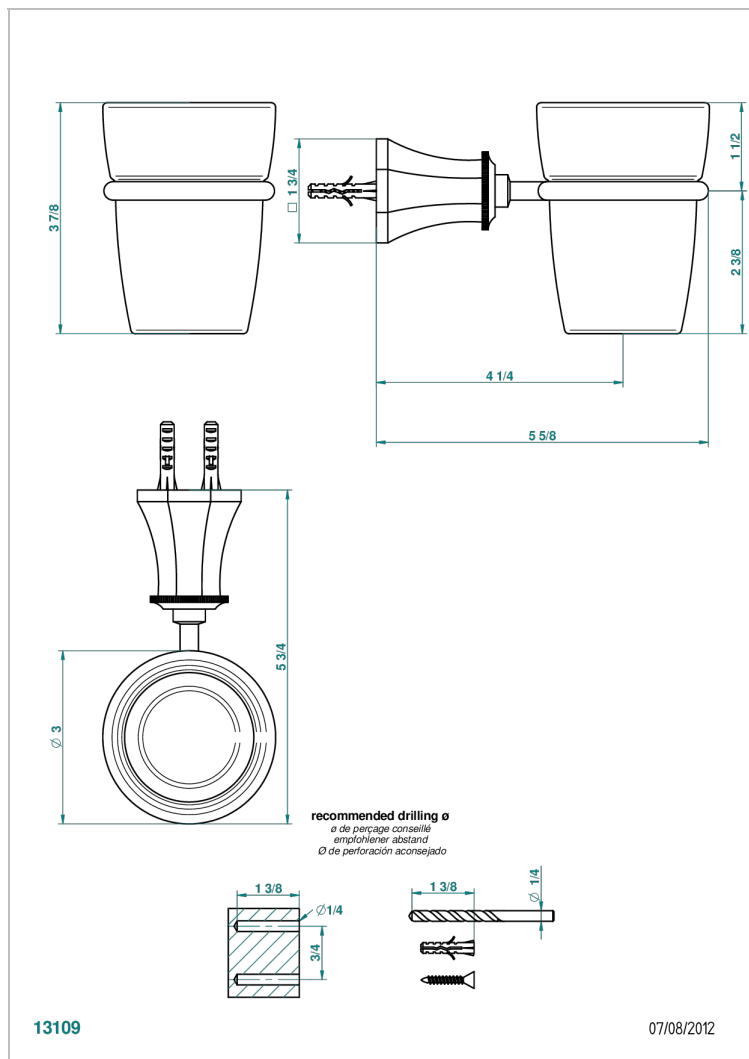

ART DECO WITH LEVER HANDLES

A55-536

Tumbler holder, wall mounted

CHARACTERISTIC

- Art Déco with lever handles
- Tumbler holder, wall mounted

AVAILABLE FINITIONS

Black ceram - D30

Blush PVD - H62