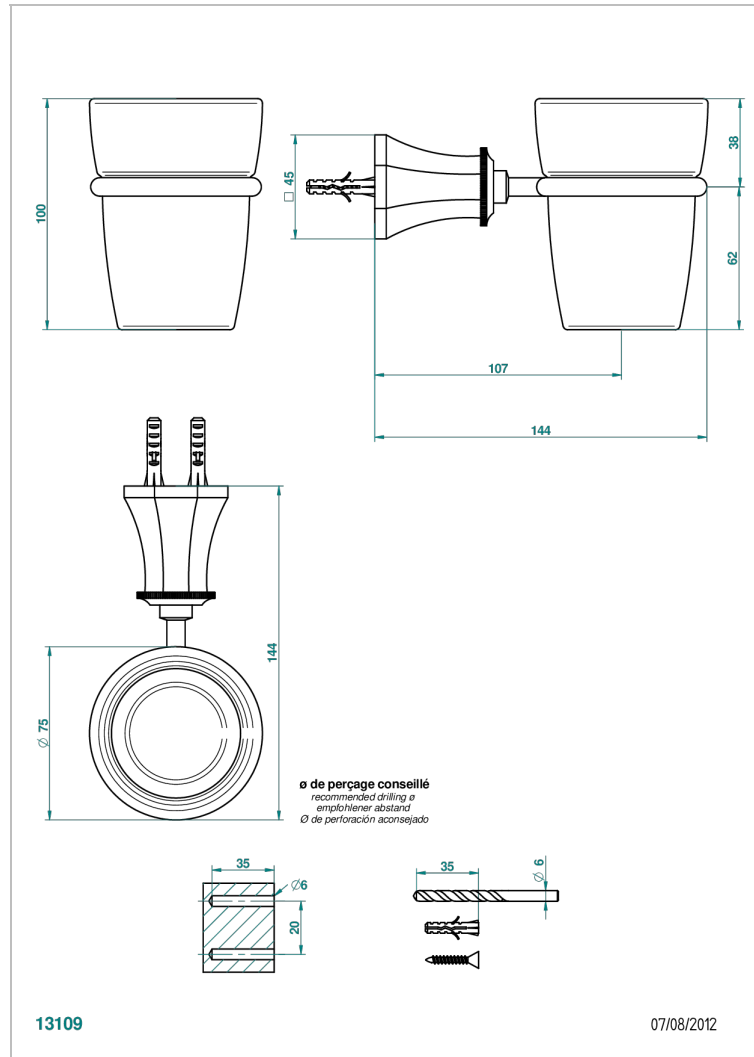

ART DECO WITH LEVER

A55-536

Wall mounted glass tumbler and holder

CHARACTERISTIC

- Art Déco with lever
- Wall mounted glass tumbler and holder

AVAILABLE FINITIONS

Antique nickel - H28
Black ceram - D30
Blush PVD - H62
Brass color PVD - H49
Brown bronze color PVD - F33
Gold color PVD - H52