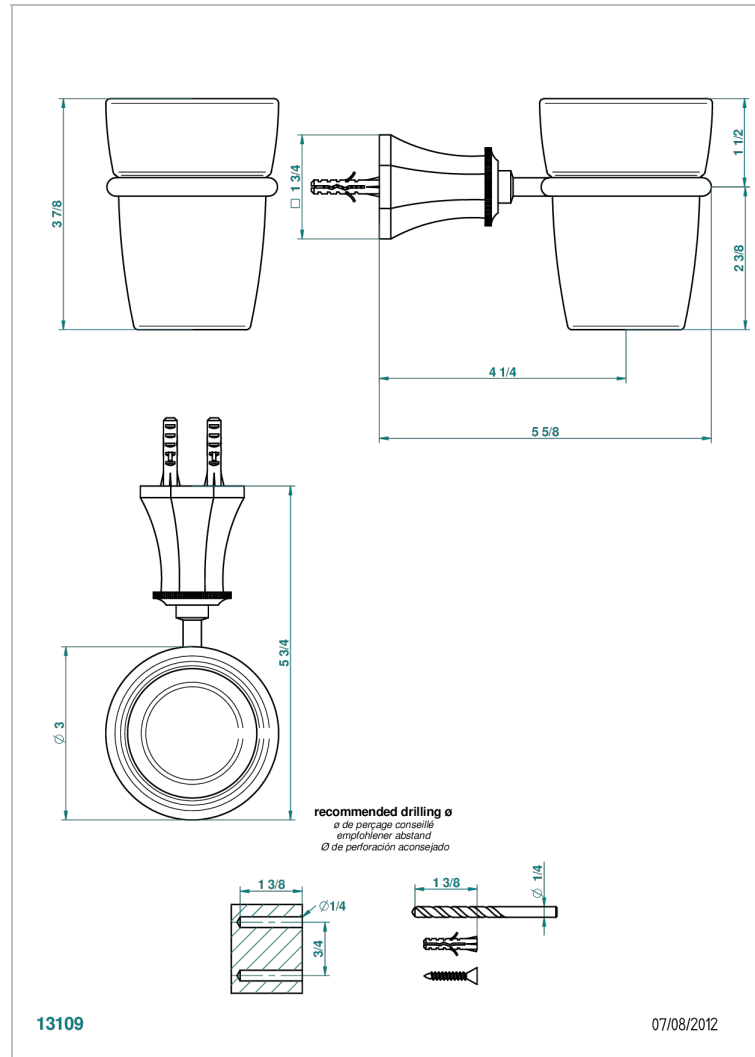

ART DECO WITH LEVER

A55-536

Wall mounted glass tumbler and holder

CHARACTERISTIC

- Art Déco with lever
- Wall mounted glass tumbler and holder

AVAILABLE FINITIONS

Antique nickel - H28
Black ceram - D30
Blush PVD - H62
Brass color PVD - H49
Brown bronze color PVD - F33
Gold color PVD - H52