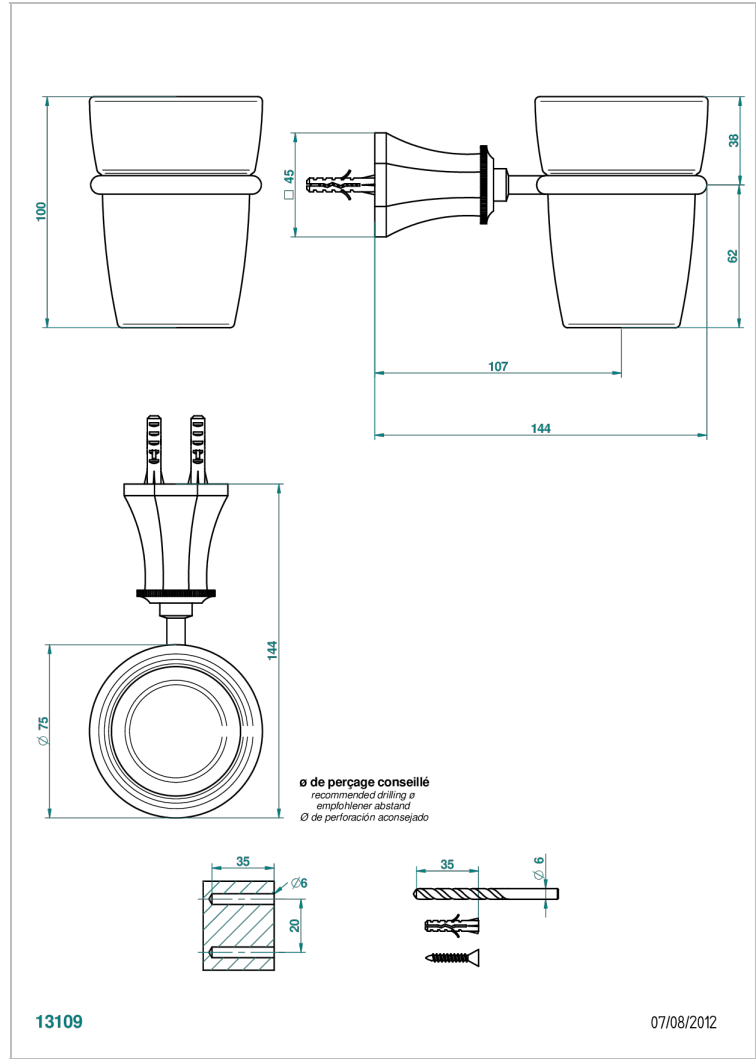

# ART DECO WITH LEVER

A55-536

Wall mounted glass tumbler and holder

## CHARACTERISTIC

- Art Déco with lever
- Wall mounted glass tumbler and holder