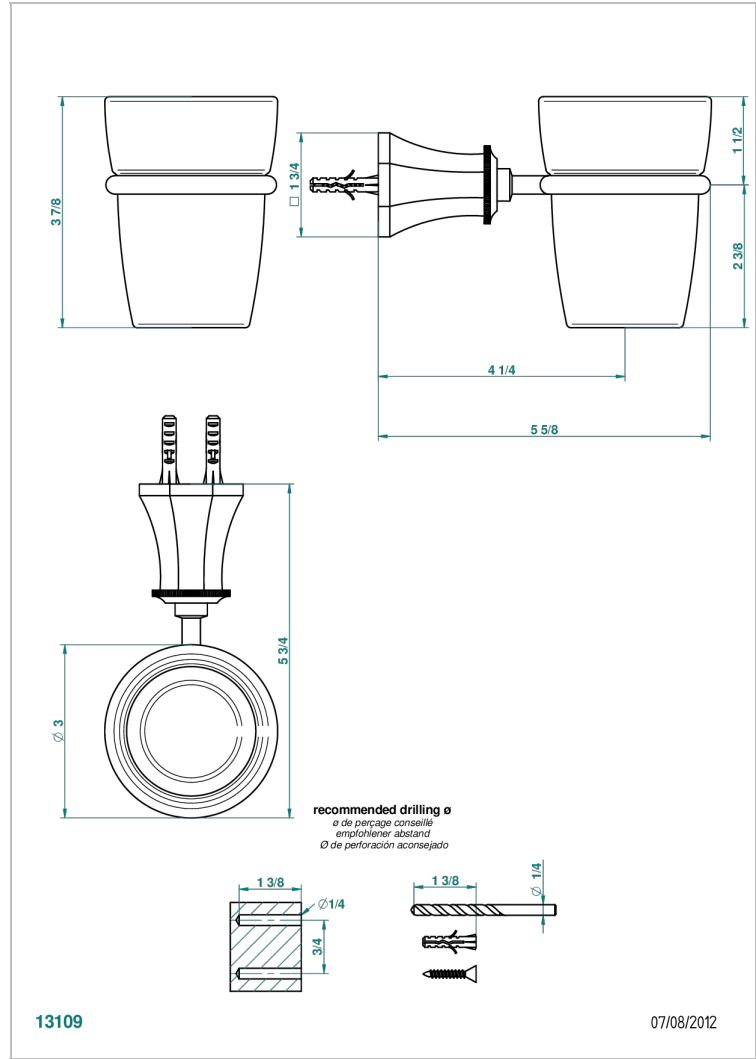

ART DECO WITH LEVER

A55-536

Wall mounted glass tumbler and holder

CHARACTERISTIC

- Art Déco with lever
- Wall mounted glass tumbler and holder

AVAILABLE FINITIONS

Antique nickel - H28
Black ceram - D30
Blush PVD - H62
Brass color PVD - H49
Brown bronze color PVD - F33
Gold color PVD - H52