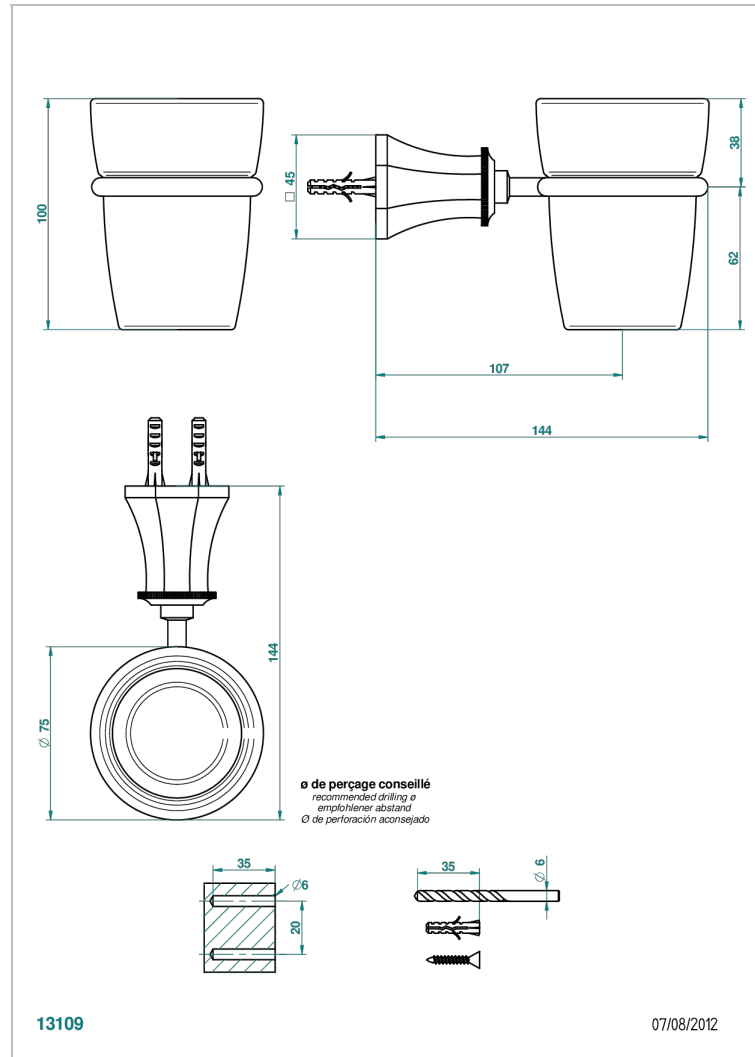

ART DECO WITH LEVER

A55-536

Wall mounted glass tumbler and holder

CHARACTERISTIC

- Art Déco with lever
- Wall mounted glass tumbler and holder

AVAILABLE FINITIONS

Antique nickel - H28
Black ceram - D30
Blush PVD - H62
Brass color PVD - H49
Brown bronze color PVD - F33
Gold color PVD - H52