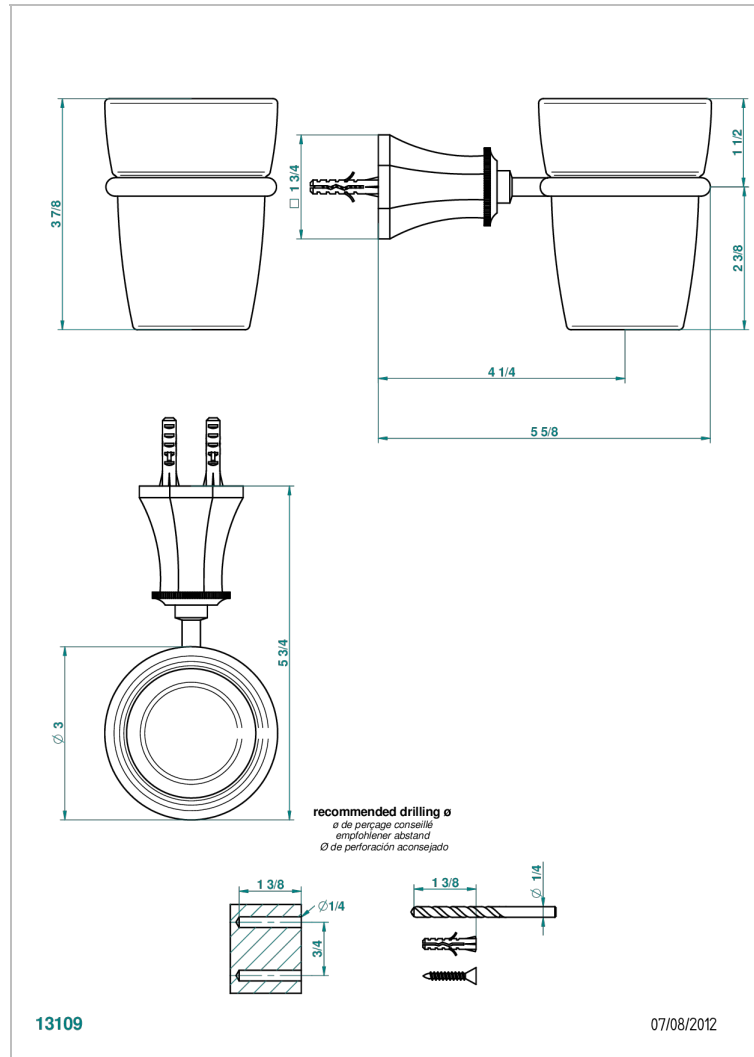

ART DECO WITH LEVER

A55-536

Wall mounted glass tumbler and holder

CHARACTERISTIC

- Art Déco with lever
- Wall mounted glass tumbler and holder

AVAILABLE FINITIONS

Antique nickel - H28
Black ceram - D30
Blush PVD - H62
Brass color PVD - H49
Brown bronze color PVD - F33
Gold color PVD - H52