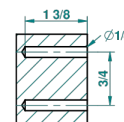

13105

26/05/2010

CHARACTERISTIC

- Tradition Crystal
- Robe hook

AVAILABLE FINITIONS

Black ceram - D30
Blush PVD - H62
Brass color PVD - H49
Brown bronze color PVD - F33
Chrome polished - A02
Chrome polished / gold polished - G02

Copper antique matt, coated - H07
Gold color PVD - H52
Gold mat - F07
Gold polished - F01
Graphite PVD - H64
Light coated bronze - D01

Matt Umber PVD - H67
Matt blush PVD - H60
Matt brass color PVD - H50
Matt brown bronze color PVD - F34
Matt chrome (American satin) - C02
Matt gold color PVD - H53

Matt graphite PVD - H65
Matt nickel (American satin) - C01
Matt nickel color PVD - H56
Natural smoked Brass - A13
Nickel antique / Sovereign - H28
Nickel color PVD - H55

Nickel polished - B01
Soft gold - F30
Soft matt gold - F31
Umber PVD - H66