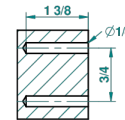

13105

26/05/2010

CHARACTERISTIC

- Tradition Crystal
- Single robe hook

AVAILABLE FINITIONS

Antique nickel - H28
Black ceram - D30
Blush PVD - H62
Brass color PVD - H49
Brown bronze color PVD - F33
Gold color PVD - H52

Graphite PVD - H64
Lacquered light bronze - D01
Matt Umber PVD - H67
Matt blush PVD - H60
Matt brass color PVD - H50
Matt brown bronze color PVD - F34

Matt chrome - C02
Matt gold - F07
Matt gold color PVD - H53
Matt graphite PVD - H65
Matt nickel (color finish) - C01
Matt nickel color PVD - H56

Natural smoked Brass - A13
Nickel color PVD - H55
Polished chrome (color finish) - A02
Polished chrome / Polished gold (color finish) - G02
Polished gold (color finish) - F01
Polished nickel - B01

Soft gold - F30
Soft matt gold - F31
Umber PVD - H66
Varnished matt antique red copper (color finish) - H07