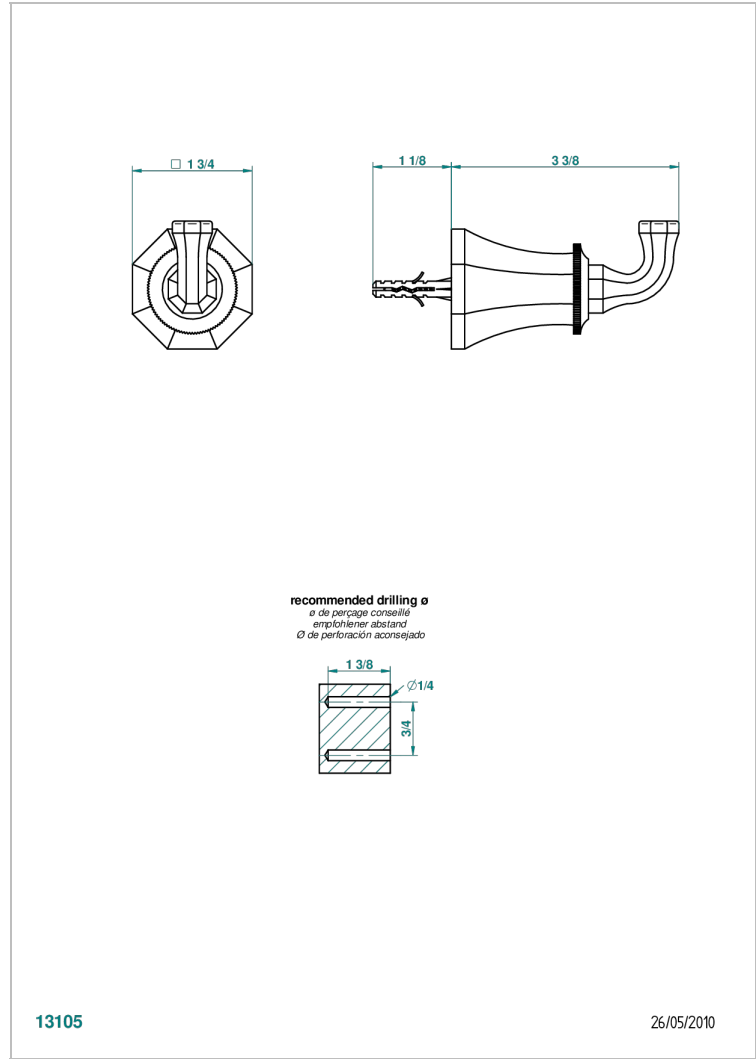

A59-517

浴衣钩

13105

26/05/2010

特色

- Tradition Crystal
- 浴衣钩

可选饰面

Black ceram - D30
 Blush PVD - H62
 Graphite PVD - H64
 Matt Umber PVD - H67
 Matt blush PVD - H60
 Matt graphite PVD - H65