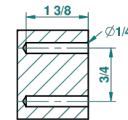

TRADITION WITH LEVER HANDLES

A58-517

Robe hook

13105

26/05/2010

CHARACTERISTIC

- Tradition with lever handles
- Robe hook

AVAILABLE FINITIONS

Black ceram - D30
Blush PVD - H62
Brass color PVD - H49
Brown bronze color PVD - F33
Chrome polished - A02
Chrome polished / gold polished - G02

Copper antique matt, coated - H07
Gold color PVD - H52
Gold mat - F07
Gold polished - F01
Graphite PVD - H64
Light coated bronze - D01

Matt Umber PVD - H67
Matt blush PVD - H60
Matt brass color PVD - H50
Matt brown bronze color PVD - F34
Matt chrome (American satin) - C02
Matt gold color PVD - H53

Matt graphite PVD - H65
Matt nickel (American satin) - C01
Matt nickel color PVD - H56
Natural smoked Brass - A13
Nickel antique / Sovereign - H28
Nickel color PVD - H55

Nickel polished - B01
Soft gold - F30
Soft matt gold - F31
Umber PVD - H66