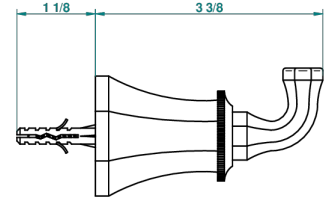

TRADITION WITH LEVER HANDLES

A58-517

Robe hook

13105

26/05/2010

CHARACTERISTIC

- Tradition with lever handles
- Robe hook

AVAILABLE FINITIONS

Black ceram - D30
Blush PVD - H62
Brass color PVD - H49
Brown bronze color PVD - F33
Chrome polished - A02
Chrome polished / gold polished - G02

Copper antique matt, coated - H07
Gold color PVD - H52
Gold mat - F07
Gold polished - F01
Graphite PVD - H64
Light coated bronze - D01

Matt Umber PVD - H67
Matt blush PVD - H60
Matt brass color PVD - H50
Matt brown bronze color PVD - F34
Matt chrome (American satin) - C02
Matt gold color PVD - H53

Matt graphite PVD - H65
Matt nickel (American satin) - C01
Matt nickel color PVD - H56
Natural smoked Brass - A13
Nickel antique / Sovereign - H28
Nickel color PVD - H55

Nickel polished - B01
Soft gold - F30
Soft matt gold - F31
Umber PVD - H66