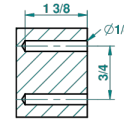

13105

26/05/2010

CHARACTERISTIC

- Tradition with lever
- Single robe hook

AVAILABLE FINITIONS

Antique nickel - H28
Black ceram - D30
Blush PVD - H62
Brass color PVD - H49
Brown bronze color PVD - F33
Gold color PVD - H52

Graphite PVD - H64
Lacquered light bronze - D01
Matt Umber PVD - H67
Matt blush PVD - H60
Matt brass color PVD - H50
Matt brown bronze color PVD - F34

Matt chrome - C02
Matt gold - F07
Matt gold color PVD - H53
Matt graphite PVD - H65
Matt nickel (color finish) - C01
Matt nickel color PVD - H56

Natural smoked Brass - A13
Nickel color PVD - H55
Polished chrome (color finish) - A02
Polished chrome / Polished gold (color finish) - G02
Polished gold (color finish) - F01
Polished nickel - B01

Soft gold - F30
Soft matt gold - F31
Umber PVD - H66
Varnished matt antique red copper (color finish) - H07