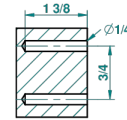

13105

26/05/2010

CHARACTERISTIC

- Tradition with lever
- Single robe hook

AVAILABLE FINITIONS

Antique nickel - H28
Black ceram - D30
Blush PVD - H62
Brass color PVD - H49
Brown bronze color PVD - F33
Gold color PVD - H52

Graphite PVD - H64
Lacquered light bronze - D01
Matt Umber PVD - H67
Matt blush PVD - H60
Matt brass color PVD - H50
Matt brown bronze color PVD - F34

Matt chrome - C02
Matt gold - F07
Matt gold color PVD - H53
Matt graphite PVD - H65
Matt nickel (color finish) - C01
Matt nickel color PVD - H56

Natural smoked Brass - A13
Nickel color PVD - H55
Polished chrome (color finish) - A02
Polished chrome / Polished gold (color finish) - G02
Polished gold (color finish) - F01
Polished nickel - B01

Soft gold - F30
Soft matt gold - F31
Umber PVD - H66
Varnished matt antique red copper (color finish) - H07