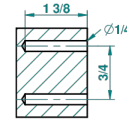

13105

26/05/2010

CHARACTERISTIC

- Tradition
- Single robe hook

AVAILABLE FINITIONS

Antique nickel - H28
Black ceram - D30
Blush PVD - H62
Brass color PVD - H49
Brown bronze color PVD - F33
Gold color PVD - H52

Graphite PVD - H64
Lacquered light bronze - D01
Matt Umber PVD - H67
Matt blush PVD - H60
Matt brass color PVD - H50
Matt brown bronze color PVD - F34

Matt chrome - C02
Matt gold - F07
Matt gold color PVD - H53
Matt graphite PVD - H65
Matt nickel (color finish) - C01
Matt nickel color PVD - H56

Natural smoked Brass - A13
Nickel color PVD - H55
Polished chrome (color finish) - A02
Polished chrome / Polished gold (color finish) - G02
Polished gold (color finish) - F01
Polished nickel - B01

Soft gold - F30
Soft matt gold - F31
Umber PVD - H66
Varnished matt antique red copper (color finish) - H07