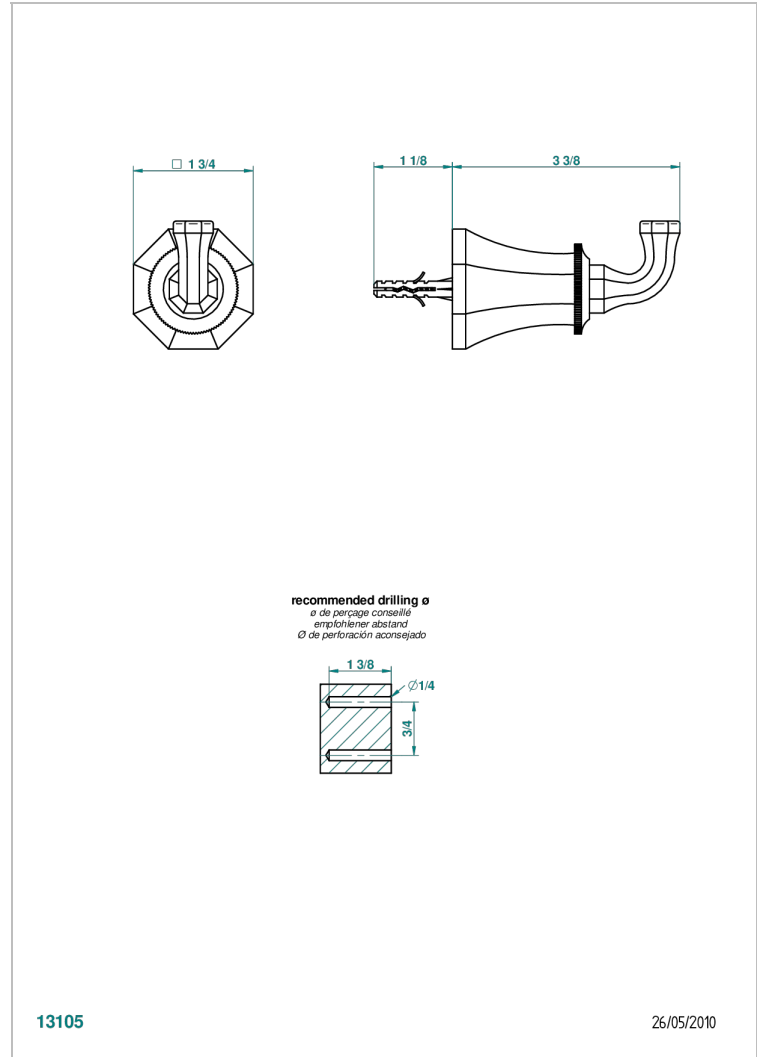

ART DECO CRYSTAL

A56-517

Single robe hook

THG[®]
PARIS

13105

26/05/2010

CHARACTERISTIC

- Art Déco Crystal
- Single robe hook